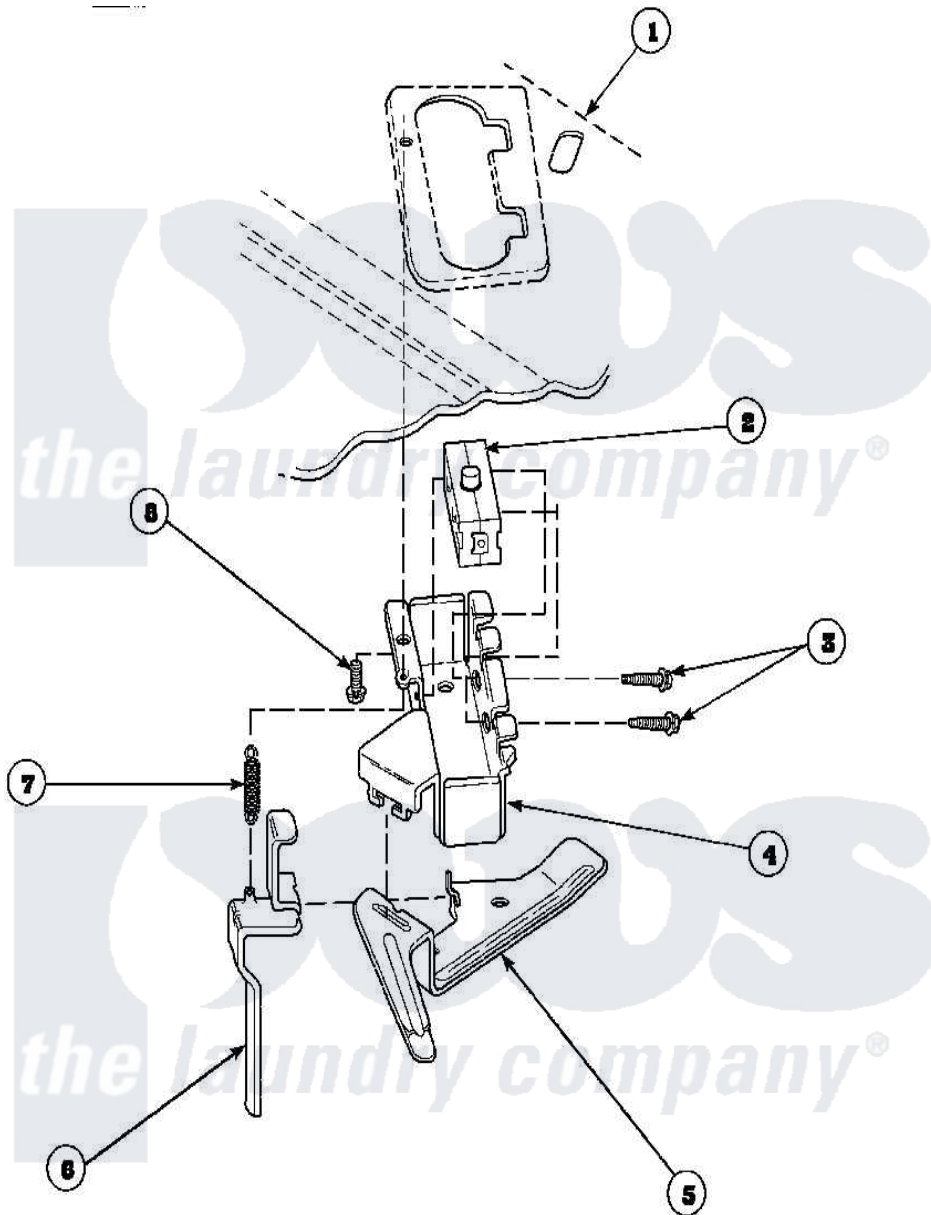

Amana LW8312L2 (BOM: PLW8312L2A) 14 - OUT-OF-BALANCE SWITCH

Amana Residential Amana LW8312L2 (BOM: PLW8312L2A) Washer Parts Parts Diagram 14 - OUT-OF-BALANCE SWITCH

W240223A

[Click on the part number to view part](#)

Item	Original Part Number	Replaced By	Status	Part Description
1	34902_P		Not Available	CABINET TOP
2	33445	27001095		Switch, Lid
3	36510			Screw
4	36497P			Kit, Switch Holder
5	33441			Arm, Actuator
6	33442			Lever, Unbalanced Load
7	33443			Spring
8	23962	W10116760		Screw