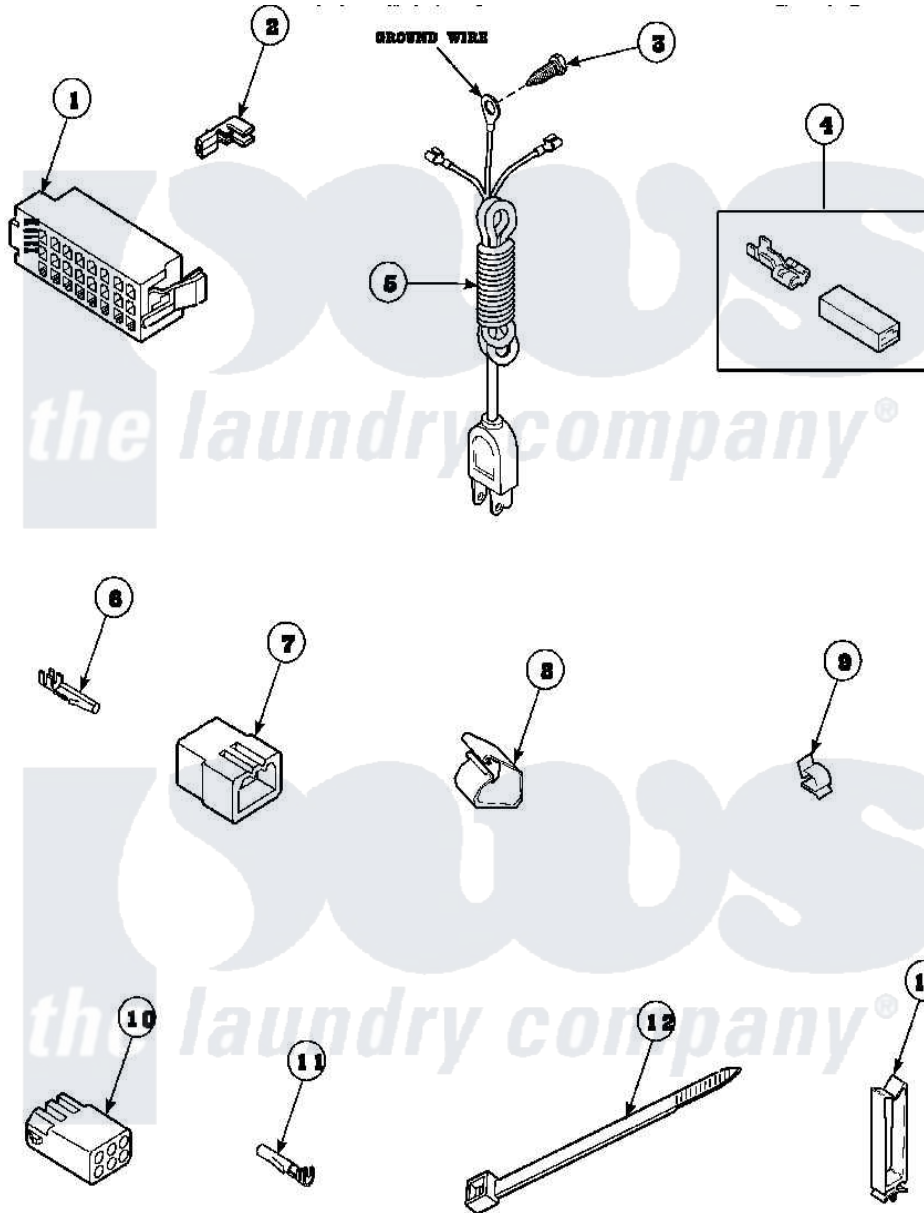

Amana LW8312L2 (BOM: PLW8312L2A) 15 - POWER CORD AND TERMINALS

W214755A

Amana Residential Amana LW8312L2 (BOM: PLW8312L2A) Washer Parts Parts Diagram 15 - POWER CORD AND TERMINALS

Click on the part number to view part

| Item | Original Part Number | Replaced By | Status | Part Description |
|------|------------------------|-----------------------|---------------|------------------------------|
| 1 | 34123 | | | Housing, LH -24 Position |
| " | 32746 | | | Housing, RH-24 Positi |
| 2 | Y00188 | | | Molex Terminal |
| 3 | 52909 | | | Screw, 10B-16 X 1/2 HeX |
| 4 | 00234 | 00359 | | Terminal Ultra Pod 250 X032F |
| 5 | Y34458 | | Not Available | POWER CORD ALL |
| 6 | Y00116 | | | Terminal, Pin-Male |
| 7 | 26302 | | Not Available | PLUG,1 CIRCUIT |
| " | 23041 | | | Plug, 6 Circuit |
| " | 23033 | | | Plug, 9 Circuit |
| 8 | 35521 | | Not Available | CLIP,HARNESS HOLDER |
| 9 | 21036 | | | Clip, Cable |
| 10 | 26708 | | | Receptacle, 6 Circuit |
| " | 26301 | | | Receptacle, Molex |
| " | 26163 | | | Receptacle, 9 Circuit |

| | | | |
|----|--------|--------------------------|-------------------|
| 11 | Y00117 | 5011-XX | 093 Female Socket |
| 12 | 36466 | M0321209 | Tie-Electrical |
| 13 | 36274 | Not Available | CLIP, HARNESS |