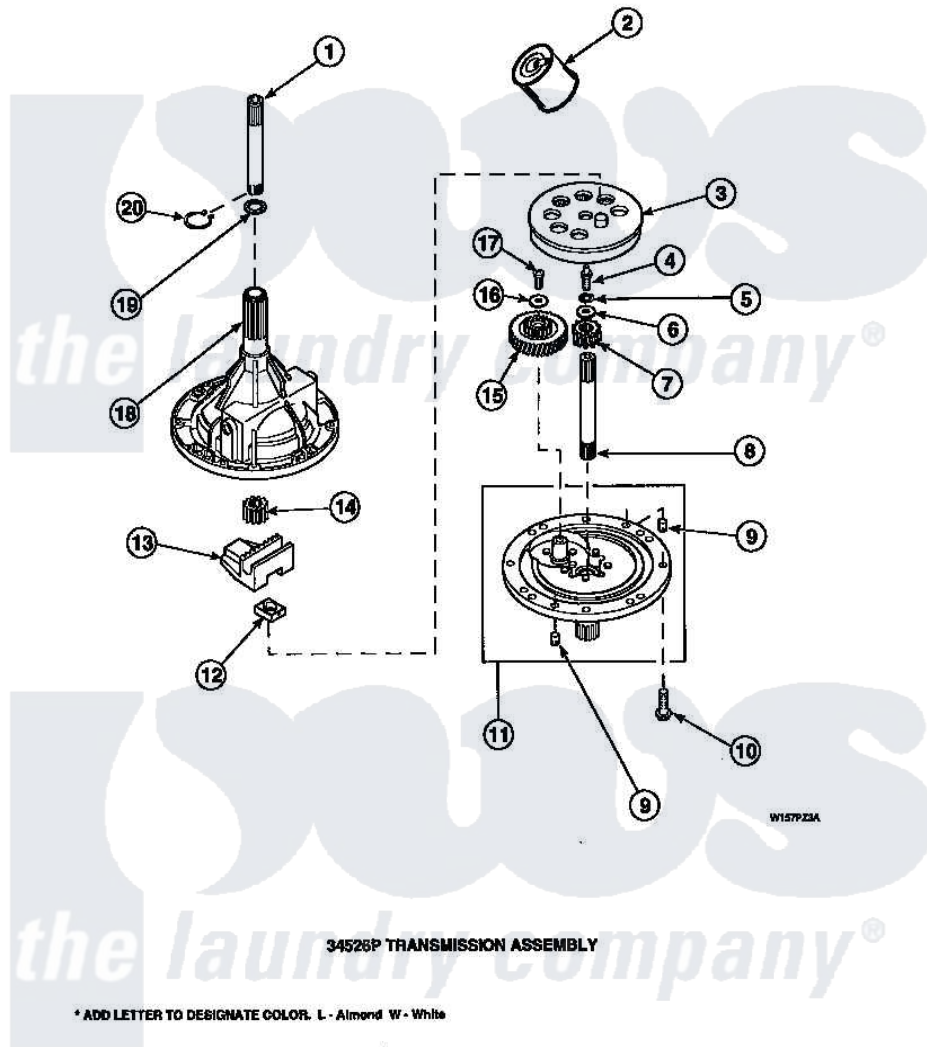

Amana LW8312W2 (BOM: PLW8312W2 A) 01 - 34526P TRANSMISSION ASSY

Amana Residential Amana LW8312W2 (BOM: PLW8312W2 A) Washer Parts Parts Diagram 01 - 34526P TRANSMISSION ASSY
 Click on the part number to view part

Item	Original Part Number	Replaced By	Status	Part Description
1	Y36570			Shaft, Output
2	27243P			Oil, CW Transmission F-
3	26577			Assembly, Gear And Stud
4	27030		Not Available	SCREW, 1/4-20 SPECIAL
5	21456			Lockwasher, 1/4 Intshkp
6	26509	40041501		Washer
7	36562			Pinion, Drive
8	34853			Shaft, Input
9	27172			Pin, Dowel
10	32814		Not Available	SCREW, 1/4-20X7/8 SERRA
11	38290			Assembly, Cover
12	26493			Slide
13	Y31526			Rack
14	27003			Pinion, Agitator
15	29161			Gear, Reduction

16	29260	Not Available	WASHER
17	29273		Screw, 1/4-20 X 3/8
18	33223	Not Available	ASSY, TRANSMISSION CASE
19	35092		Washer, 3628id X 1.00 X .056
20	27197		Ring, Retaining
NI	37577P	Not Available	SEALANT