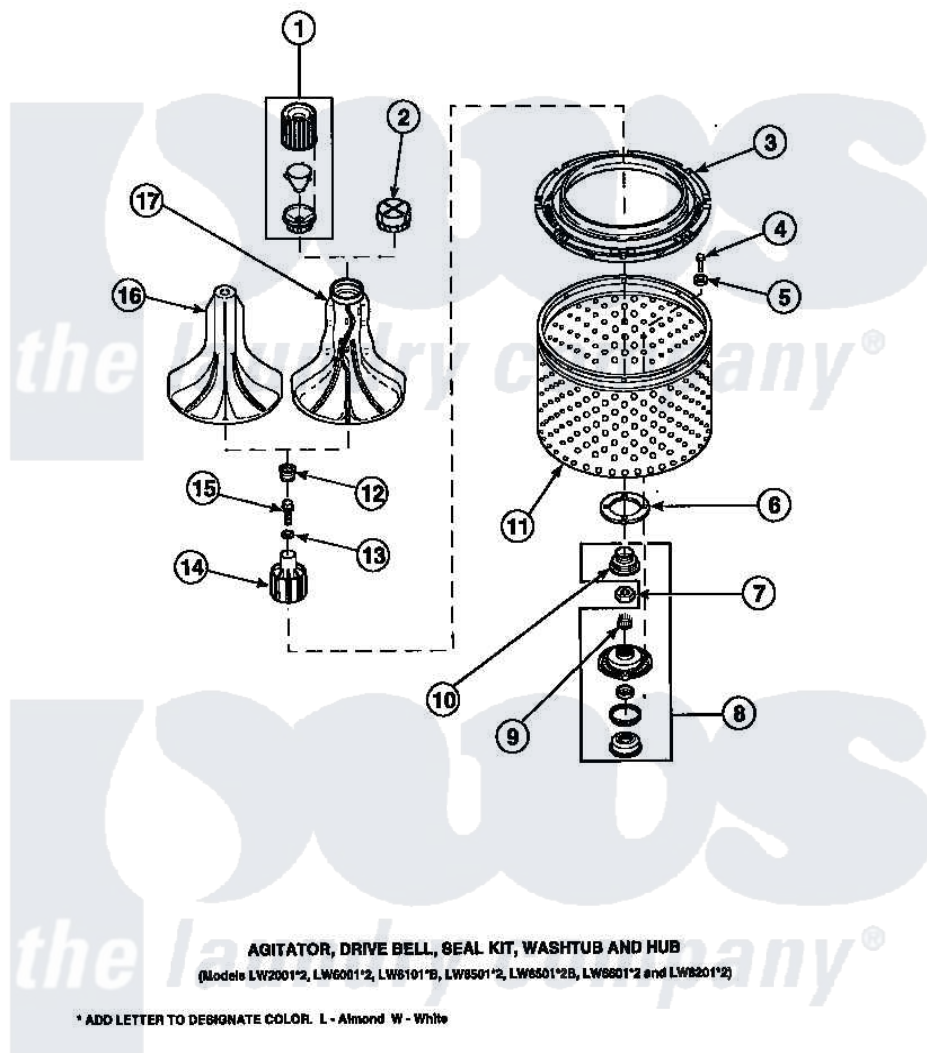

Amana LW8312W2 (BOM: PLW8312W2 A) 02 - AGITATOR/DRIVE BELL/SEAL KIT/TUB & HUB

Amana [Residential Amana LW8312W2 \(BOM: PLW8312W2 A\) Washer Parts](#) Parts Diagram 02 - AGITATOR/DRIVE BELL/SEAL KIT/TUB & HUB
 Click on the part number to view part

Item	Original Part Number	Replaced By	Status	Part Description
1	36542	40002101W		Assembly, Fabric Softner
2	36515			Cap, Agitator
3	35035			Guard, Clothes
4	27202	W10116787		Screw
5	28094			Gasket
7	Y29220	40016301		Nut, Lock
9	29728	40008301		Insert, Spline
10	36425	40016101		Seal, Bell Drive
12	36511	40008401		Plug, Bell
13	36472			O-Ring
15	34288	40065102		Screw, Shoulder 1/4
16	33513			Agitator, Short-Coin