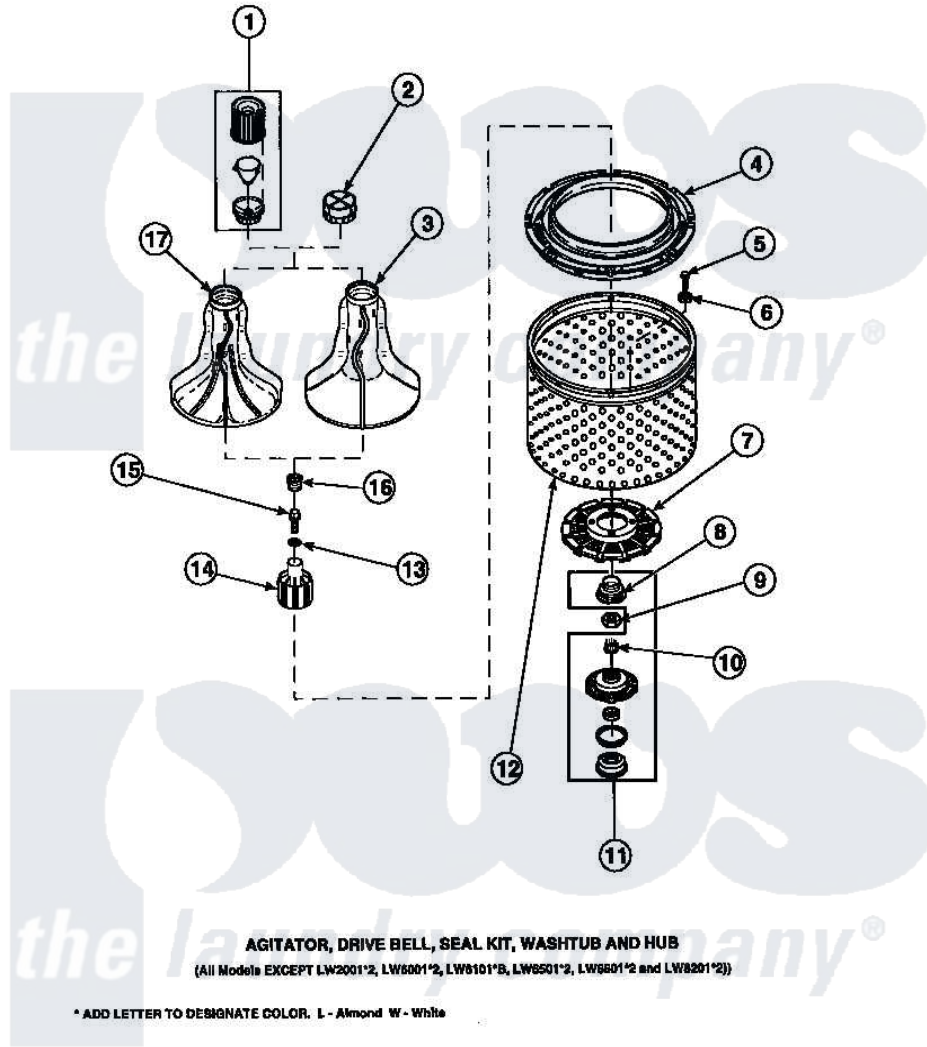

Amana LW8312W2 (BOM: PLW8312W2 A) 03 - AGITATOR/DRIVE BELL/SEAL KIT/TUB & HUB

Amana Residential Amana LW8312W2 (BOM: PLW8312W2 A) Washer Parts Parts Diagram 03 - AGITATOR/DRIVE BELL/SEAL KIT/TUB & HUB
 Click on the part number to view part

Item	Original Part Number	Replaced By	Status	Part Description
1	36542	40002101W		Assembly, Fabric Softner
2	36515			Cap, Agitator
3	36507	40000501W		Agitator, Flex Vane
4	35035			Guard, Clothes
5	27202	W10116787		Screw
6	28094			Gasket
7	32998	39371		Filter Lin
8	36425	40016101		Seal, Bell Drive
9	Y29220	40016301		Nut, Lock
10	29728	40008301		Insert, Spline
11	495P3	R9900552		Hub And Seal
12	33501P	R9900144		Kit- Wash
13	36472			O-Ring
14	36443P	R9900189		Kit, Drive Bell And Seal
15	34288	40065102		Screw, Shoulder 1/4