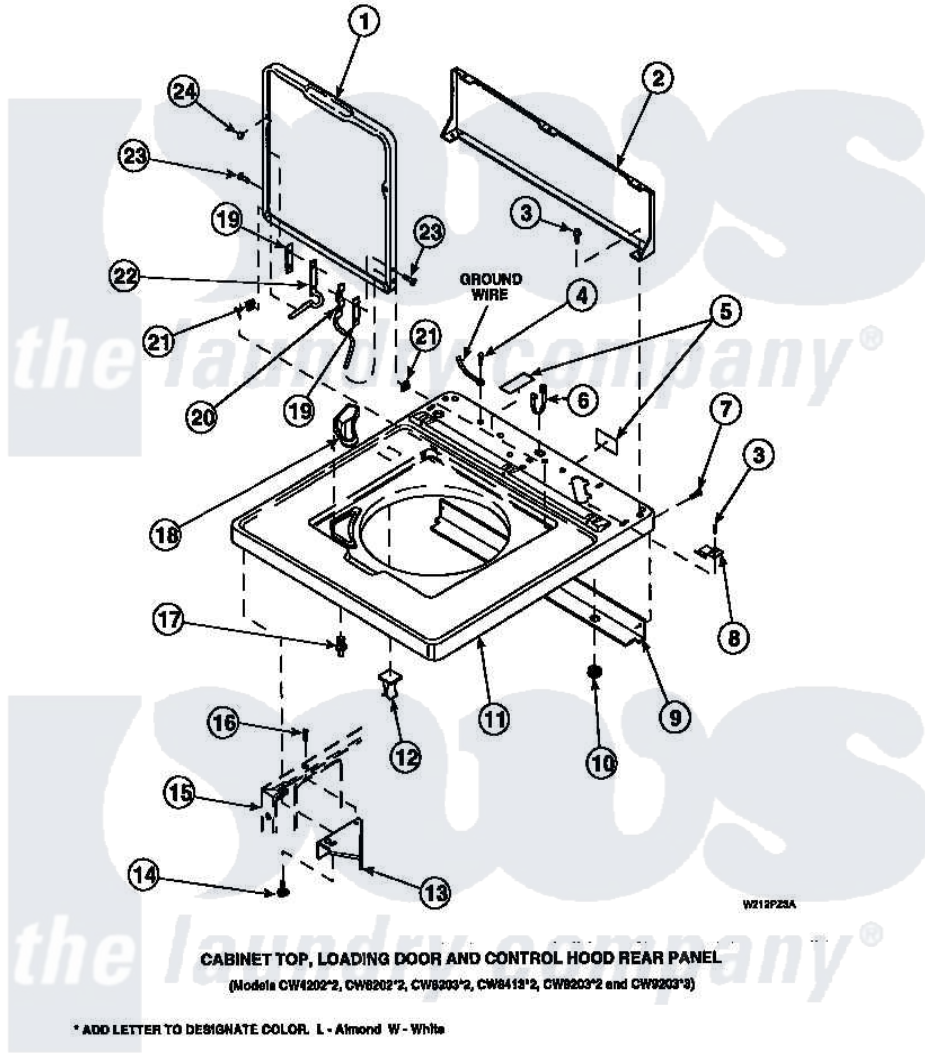

Amana LW8312W2 (BOM: PLW8312W2 A) 05 - CAB TOP/LOADING DR & CTRL HOOD REAR PAN

Amana Residential Amana LW8312W2 (BOM: PLW8312W2 A) Washer Parts Parts Diagram 05 - CAB TOP/LOADING DR & CTRL HOOD REAR PAN
 Click on the part number to view part

Item	Original Part Number	Replaced By	Status	Part Description
2	34903		Not Available	PANEL, BACK HOOD (USE 37782)
3	23962	W10116760		Screw
4	52909			Screw, 10B-16 X 1/2 HeX
7	27196	27001200		Screw
8	35887	40063901		Clip, Hold Down
11	34902P		Not Available	TOP
12	36519		Not Available	CLIP
13	36034			Bracket, Director-Module
14	Y31644	27001200		Screw
15	34475P		Not Available	CABINET
16	36035		Not Available	SCREW,8-18X3/8 PHIL FLT HD
17	56534			Barrel, Support
18	34776		Not Available	DISPENSER,BLEACH

19	34338		Gasket, Hinge
20	36437		Hinge, Lid R
21	33446	40008201	Bushing, Hinge
22	36513		Hinge, Left
23	34337	W10119828	Screw, Lid Hinge Mounting
24	21685	40038001	Bumper