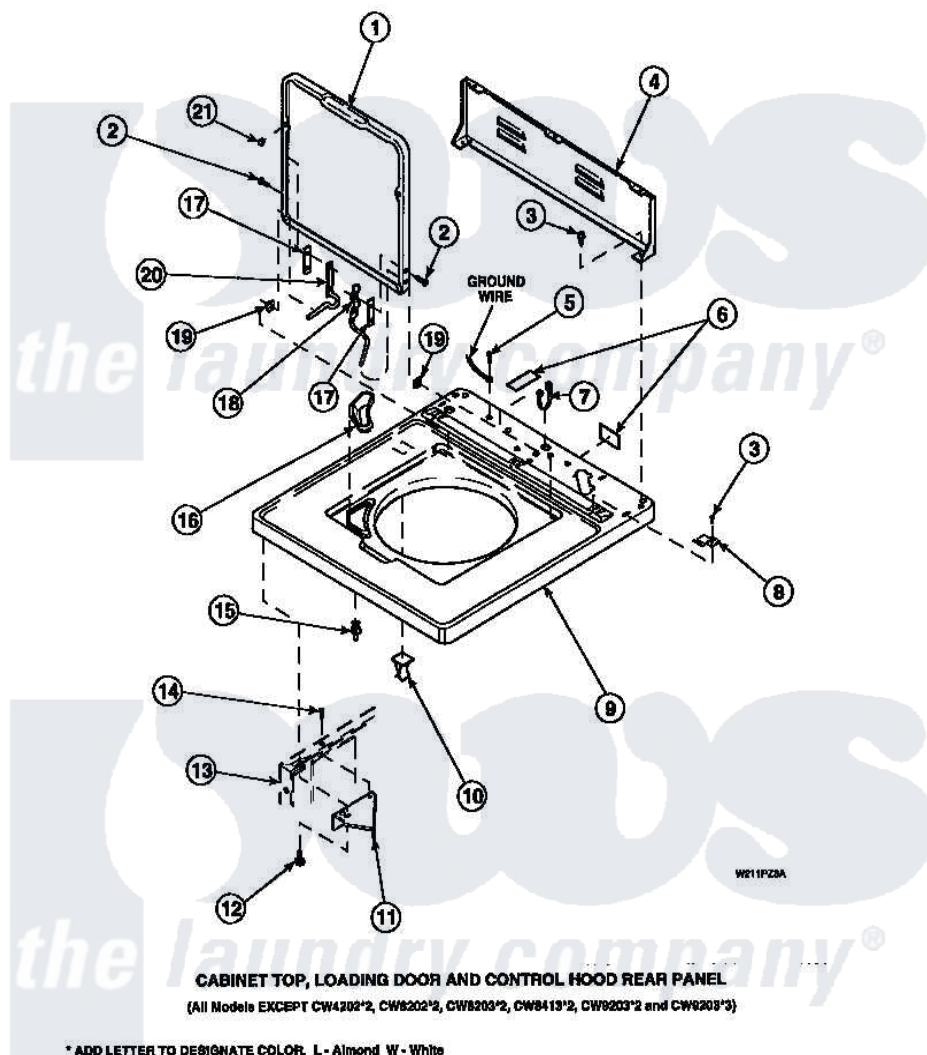

# Amana LW8312W2 (BOM: PLW8312W2 A) 06 - CAB TOP/LOADING DR & CTRL HOOD REAR PAN

Amana Residential Amana LW8312W2 (BOM: PLW8312W2 A) Washer Parts Parts Diagram 06 - CAB TOP/LOADING DR & CTRL HOOD REAR PAN  
 Click on the part number to view part

Item	Original Part Number	Replaced By	Status	Part Description
1	33541P		Not Available	LID
2	34337	<a href="#">W10119828</a>		Screw, Lid Hinge Mounting
3	23962	<a href="#">W10116760</a>		Screw
4	34903		Not Available	PANEL, BACK HOOD (USE 37782)
5	<a href="#">52909</a>			Screw, 10B-16 X 1/2 HeX
6	24903		Not Available	STICKER,DISCONNECT POW
7	10382		Not Available	RELIEF,STRAIN xREPLACE
8	35887	<a href="#">40063901</a>		Clip, Hold Down
9	34902P		Not Available	TOP
10	36519		Not Available	CLIP
11	<a href="#">36034</a>			Bracket, Director-Module
12	Y31644	<a href="#">27001200</a>		Screw
13	34475P		Not Available	CABINET

14	36035	Not Available	SCREW,8-18X3/8 PHIL FLT HD
15	<a href="#">56534</a>		Barrel, Support
16	34776	Not Available	DISPENSER,BLEACH
17	<a href="#">34338</a>		Gasket, Hinge
18	<a href="#">36437</a>		Hinge, Lid R
19	33446	<a href="#">40008201</a>	Bushing, Hinge
20	<a href="#">36513</a>		Hinge, Left
21	21685	<a href="#">40038001</a>	Bumper