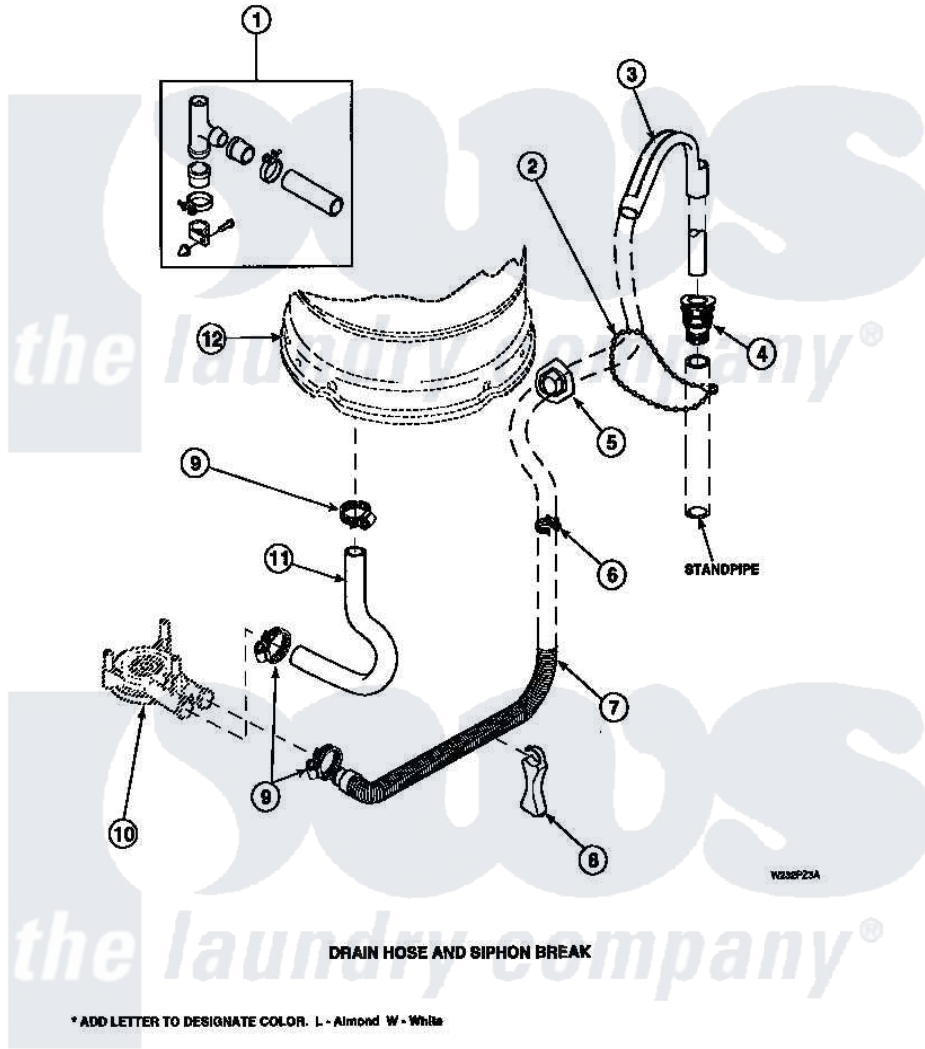

**Amana LW8312W2 (BOM: PLW8312W2 A) 07 - DRAIN HOSE AND SIPHON BREAK**

Amana Residential Amana LW8312W2 (BOM: PLW8312W2 A) Washer Parts Parts Diagram 07 - DRAIN HOSE AND SIPHON BREAK

Click on the part number to view part

Item	Original Part Number	Replaced By	Status	Part Description
1	562P3	<a href="#">76660</a>		Break-Sphn
2	33489	<a href="#">8539404</a>		Tie-Wire
3	33615	<a href="#">22003814</a>		Retainer, Drain Hose
5	<a href="#">32219</a>			Relief, Strain
6	<a href="#">36014</a>			Clip, Retainer-Hose
8	<a href="#">36522</a>			Hose Support
"	<a href="#">35487</a>			Support, Hose
9	36802	<a href="#">285655</a>		Clamp, Hose
10	36863P	<a href="#">27001233</a>		Pump
11	<a href="#">35753</a>			Hose, Tub To Pump-Ddp
12	<a href="#">34438P</a>			Assembly, Outer Tub