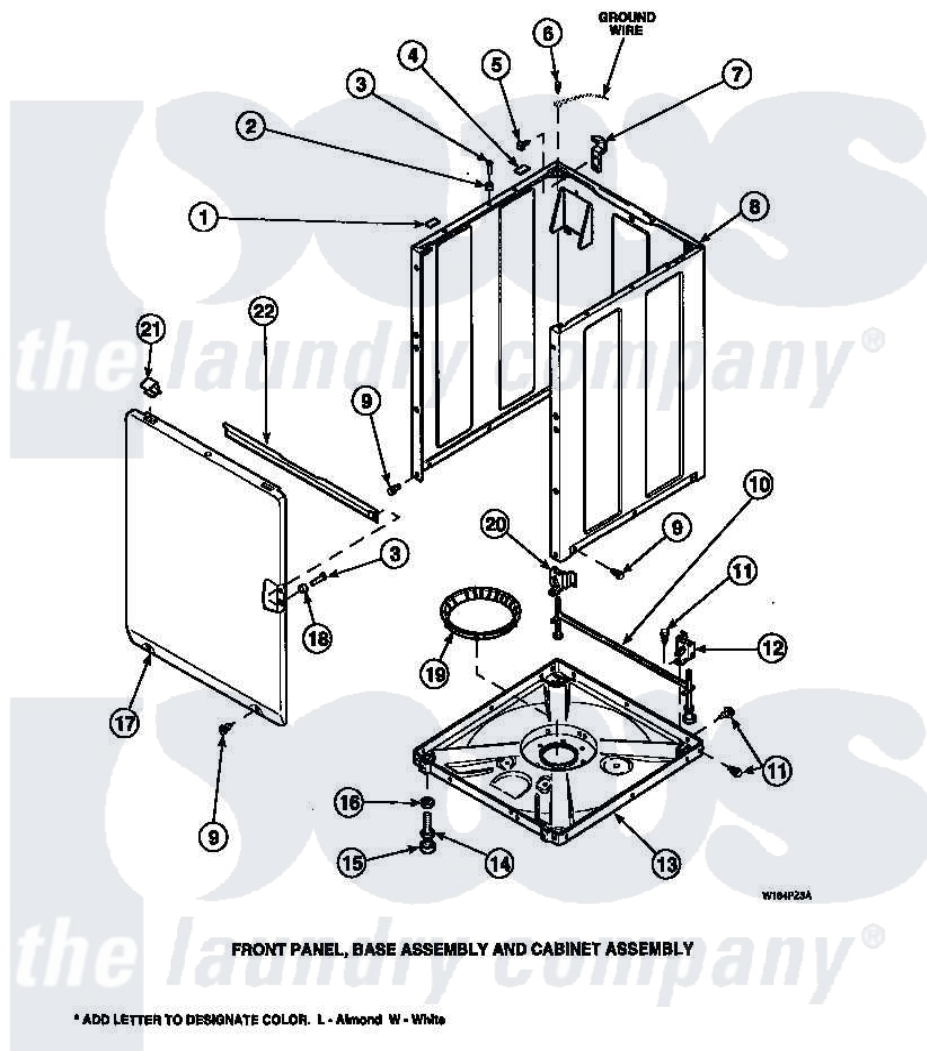

Amana LW8312W2 (BOM: PLW8312W2 A) 08 - FRONT PANEL, BASE ASSY AND CABINET ASSY

Amana Residential Amana LW8312W2 (BOM: PLW8312W2 A) Washer Parts Parts Diagram 08 - FRONT PANEL, BASE ASSY AND CABINET ASSY
 Click on the part number to view part

Item	Original Part Number	Replaced By	Status	Part Description
1	Y56128			Pad, Bumper
2	56079	505187		Locator, Panel
3	32671	Y014874		Screw, Idler Arm And Sleeve
4	36226			Pad, Bumper .25
5	34499		Not Available	SCREW, No.10B X 1/4 TAP IN HX
6	23962	W10116760		Screw
7	Y27103			Hinge, Hold-Down Lug
8	34475P		Not Available	CABINET
9	27196	27001200		Screw
10	34443			Assembly, Leg And Stabilizer
11	35148		Not Available	SCREW, 1/4-14 X 3/8 HX HD
12	36036		Not Available	BRACKET, SLL-RIGHT
13	36599P			Assembly Nut/ Leg Base
"	34434P			Assembly Nut/Leg Base

14	Y34319	22003428	Leg, Adjustable
15	34318	40016001	Foot, Rubber
16	Y21899	40038101	Nut, Leg
17	34656P	Not Available	NOT GOOD No. SEE NOTE PNL, FRONT
18	28102		Locator, Panel
19	36108	Not Available	SNUBBER PAD & ISOLATOR
20	36037		Bracket, SII-Left
21	35865		Clip, Hold-Down Front Panel
22	Y35097	Not Available	BRACE, FRT PNL