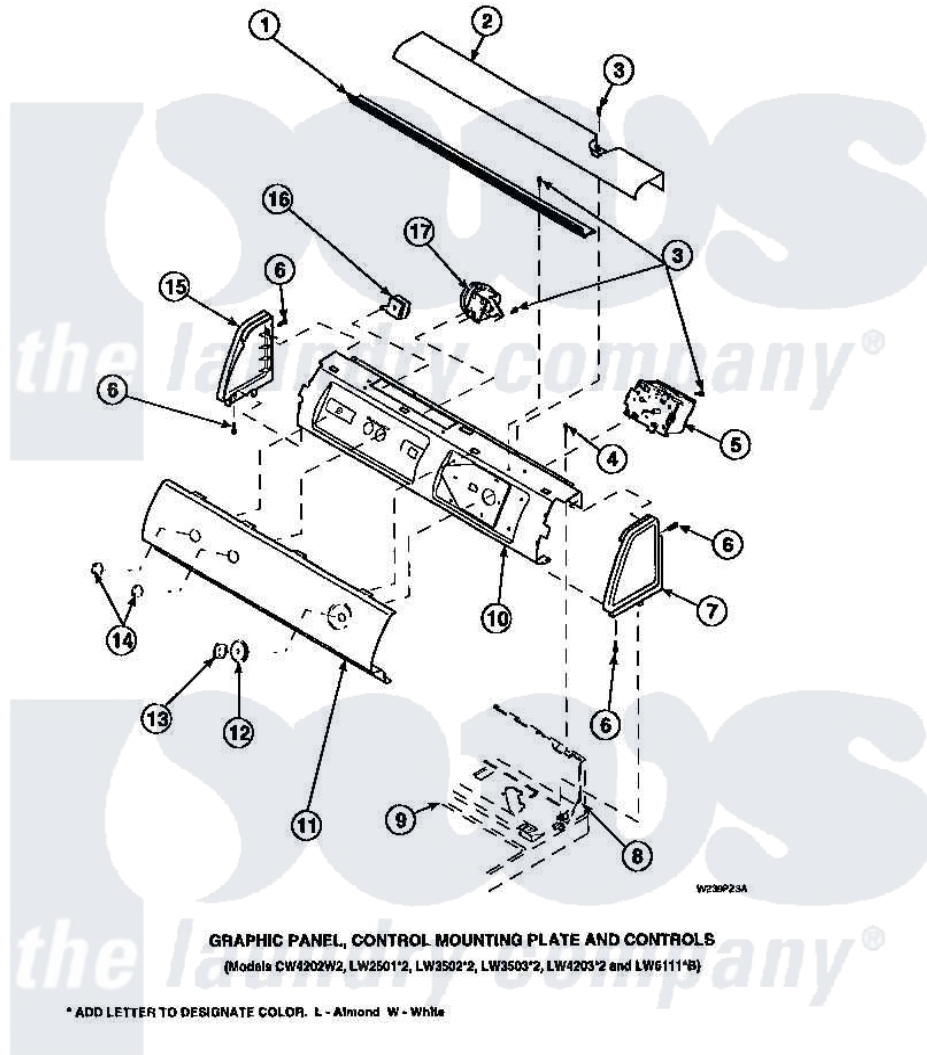

Amana LW8312W2 (BOM: PLW8312W2 A) 09 - GRAPHIC PANEL, CTRL
MTG PLATE AND CTRLS

Amana Residential Amana LW8312W2 (BOM: PLW8312W2 A) Washer Parts Parts Diagram 09 - GRAPHIC PANEL,
CTRL MTG PLATE AND CTRLS
Click on the part number to view part

Item	Original Part Number	Replaced By	Status	Part Description
1	Y34826		Not Available	DIFFUSER,LAMP-CLEAR
3	23962	W10116760		Screw
4	34904	489355		Screw, 8 X 1/2
6	501086	90767		Screw, 8A X 3/8 HeX Washer Head Tapping
8	34903		Not Available	PANEL, BACK HOOD (USE 37782)
9	34902P		Not Available	TOP
10	34821		Not Available	CONTROL MOUNTING PLATE
17	36045	40055101		Switch, Pressure