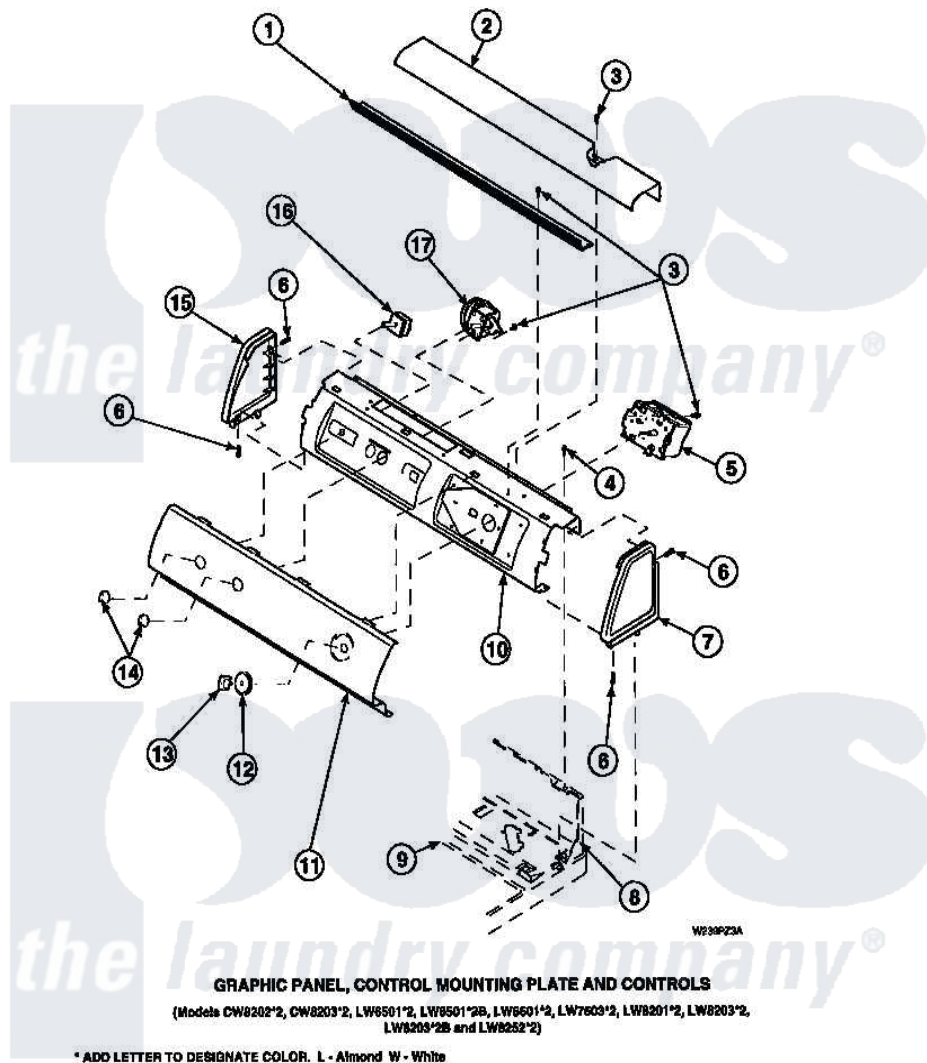

Amana LW8312W2 (BOM: PLW8312W2 A) 10 - GRAPHIC PANEL, CTRL MTG PLATE AND CTRLS

Amana Residential Amana LW8312W2 (BOM: PLW8312W2 A) Washer Parts Parts Diagram 10 - GRAPHIC PANEL, CTRL MTG PLATE AND CTRLS
 Click on the part number to view part

Item	Original Part Number	Replaced By	Status	Part Description
1	Y34826		Not Available	DIFFUSER,LAMP-CLEAR
2	34824		Not Available	TOP COVER
3	23962	W10116760		Screw
4	34904	489355		Screw, 8 X 1/2
6	501086	90767		Screw, 8A X 3/8 HeX Washer Head Tapping
7	34817		Not Available	END CAP(RIGHT)
8	34903		Not Available	PANEL, BACK HOOD (USE 37782)
9	34902P		Not Available	TOP
10	34821		Not Available	CONTROL MOUNTING PLATE
12	36700		Not Available	TIMER KNOB SKIRT
13	35333		Not Available	TIMER KNOB
14	36701		Not Available	KNOB, TEMP
15	34818		Not Available	END CAP(LEFT)