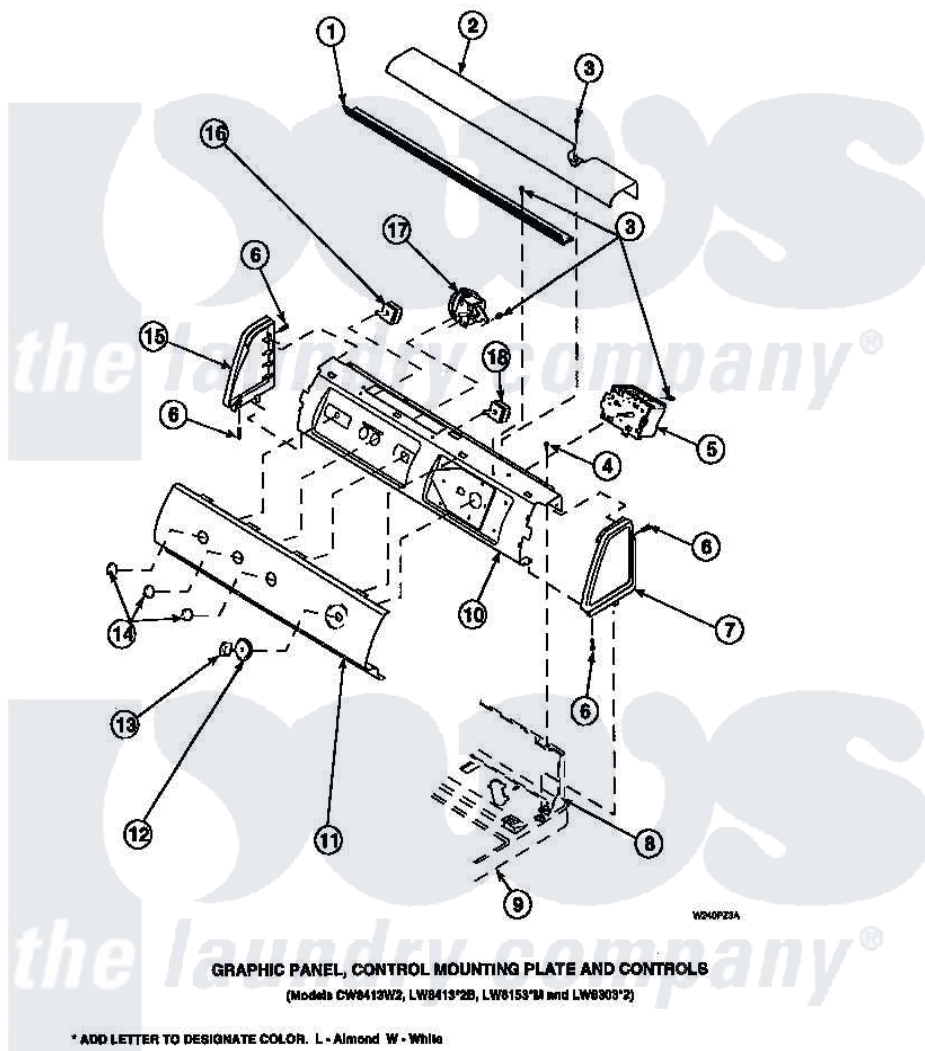

Amana LW8312W2 (BOM: PLW8312W2 A) 11 - GRAPHIC PANEL, CTRL MTG PLATE AND CTRLS

Amana Residential Amana LW8312W2 (BOM: PLW8312W2 A) Washer Parts Parts Diagram 11 - GRAPHIC PANEL, CTRL MTG PLATE AND CTRLS
 Click on the part number to view part

Item	Original Part Number	Replaced By	Status	Part Description
1	Y34826		Not Available	DIFFUSER,LAMP-CLEAR
2	34824		Not Available	TOP COVER
3	23962	W10116760		Screw
4	34904	489355		Screw, 8 X 1/2
5	38297			Timer, 5 CYC
6	501086	90767		Screw, 8A X 3/8 HeX Washer Head Tapping
7	34817		Not Available	END CAP(RIGHT)
8	34903		Not Available	PANEL, BACK HOOD (USE 37782)
9	34902P		Not Available	TOP
10	34821		Not Available	CONTROL MOUNTING PLATE
11	36611		Not Available	PANEL, GRAPHICS
12	36700		Not Available	TIMER KNOB SKIRT
13	35333		Not Available	TIMER KNOB

14	36701	Not Available	KNOB, TEMP
15	34818	Not Available	END CAP(LEFT)
16	36335	40046601	Switch, Temperature Select
17	35118	40039501	Switch, Speed
18	36045	40055101	Switch, Pressure