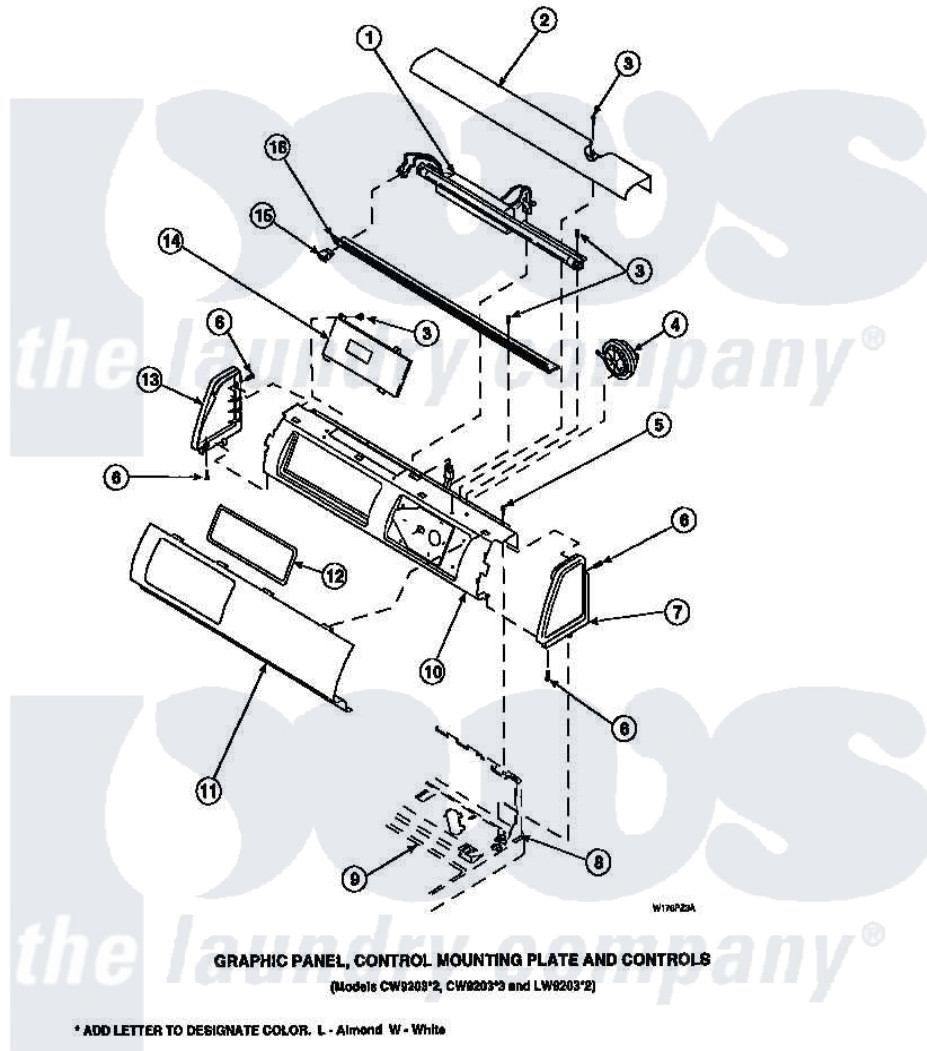

**Amana LW8312W2 (BOM: PLW8312W2 A) 12 - GRAPHIC PANEL, CTRL MTG PLATE AND CTRLS**

Amana Residential Amana LW8312W2 (BOM: PLW8312W2 A) Washer Parts Parts Diagram 12 - GRAPHIC PANEL, CTRL MTG PLATE AND CTRLS  
Click on the part number to view part

Item	Original Part Number	Replaced By	Status	Part Description
2	34824		Not Available	TOP COVER
3	23962	<a href="#">W10116760</a>		Screw
5	34904	<a href="#">489355</a>		Screw, 8 X 1/2
6	501086	<a href="#">90767</a>		Screw, 8A X 3/8 HeX Washer Head Tapping
7	34817		Not Available	END CAP(RIGHT)
8	34903		Not Available	PANEL, BACK HOOD (USE 37782)
9	34902P		Not Available	TOP
13	34818		Not Available	END CAP(LEFT)