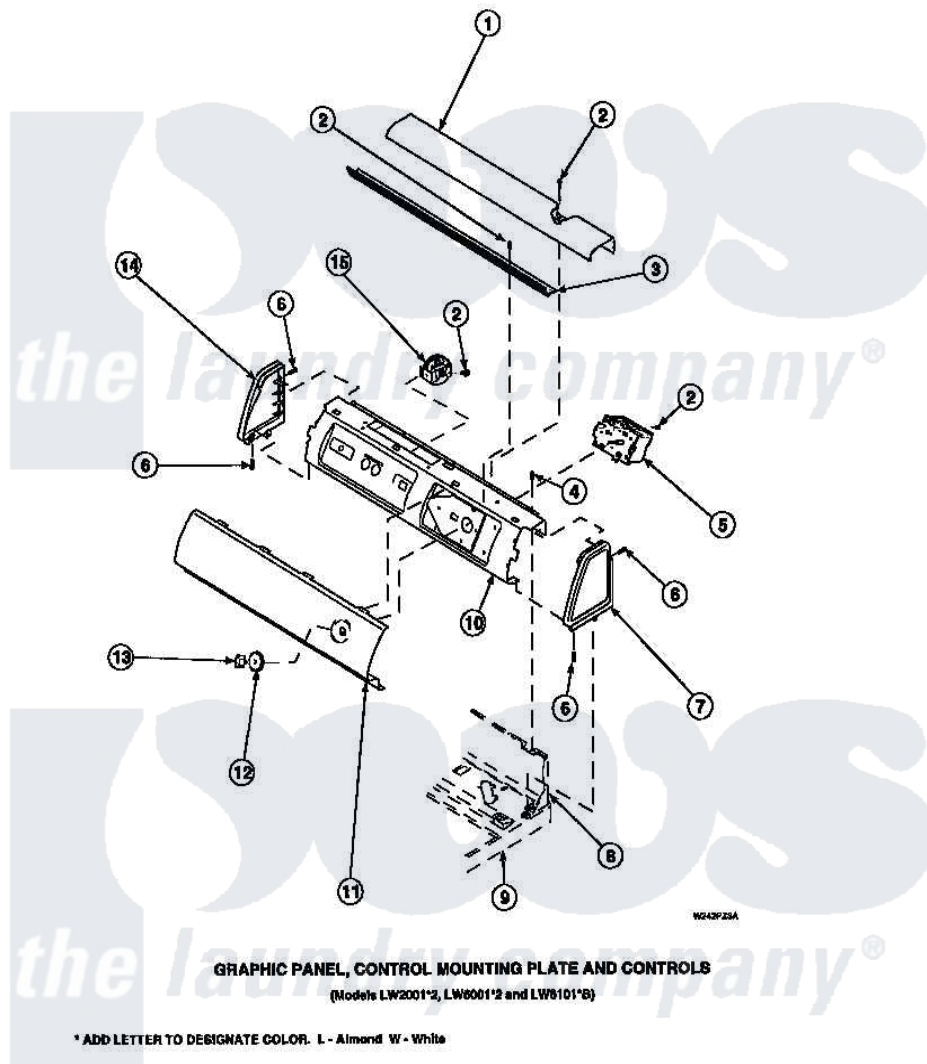

Amana LW8312W2 (BOM: PLW8312W2 A) 13 - GRAPHIC PANEL, CTRL
MTG PLATE AND CTRLS

Amana Residential Amana LW8312W2 (BOM: PLW8312W2 A) Washer Parts Parts Diagram 13 - GRAPHIC PANEL,
CTRL MTG PLATE AND CTRLS
Click on the part number to view part

Item	Original Part Number	Replaced By	Status	Part Description
2	23962	W10116760		Screw
3	Y34826		Not Available	DIFFUSER,LAMP-CLEAR
4	34904	489355		Screw, 8 X 1/2
6	501086	90767		Screw, 8A X 3/8 HeX Washer Head Tapping
7	34817		Not Available	END CAP(RIGHT)
8	34903		Not Available	PANEL, BACK HOOD (USE 37782)
9	34902P		Not Available	TOP
10	34821		Not Available	CONTROL MOUNTING PLATE
12	33817		Not Available	ASSY,TIMER SKIRT-BLACK
13	33897			Knob, Timer-Washer-Blac
14	34818		Not Available	END CAP(LEFT)