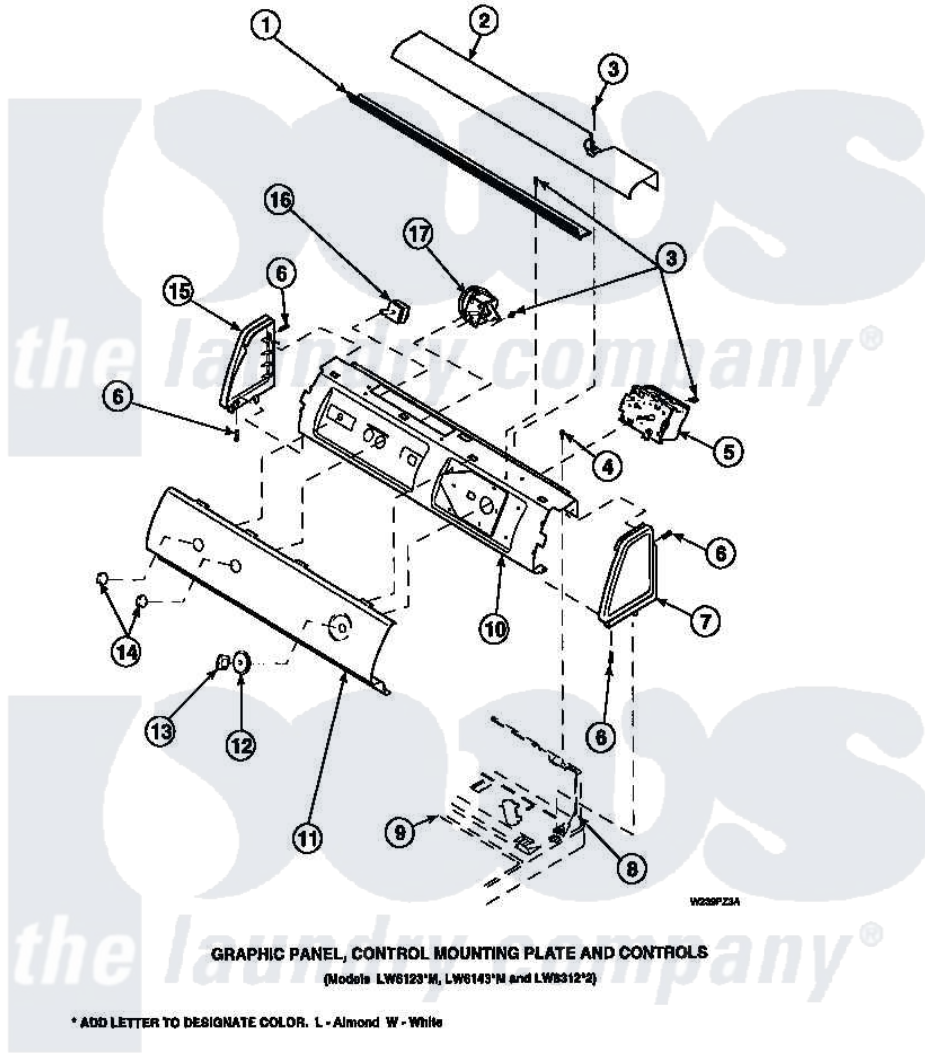

Amana LW8312W2 (BOM: PLW8312W2 A) 14 - GRAPHIC PANEL, CTRL MTG PLATE AND CTRLS

Amana Residential Amana LW8312W2 (BOM: PLW8312W2 A) Washer Parts Parts Diagram 14 - GRAPHIC PANEL, CTRL MTG PLATE AND CTRLS
Click on the part number to view part

Item	Original Part Number	Replaced By	Status	Part Description
1	Y34826		Not Available	DIFFUSER,LAMP-CLEAR
2	34824		Not Available	TOP COVER
3	23962	W10116760		Screw
5	34904	489355		Screw, 8 X 1/2
6	501086	90767		Screw, 8A X 3/8 HeX Washer Head Tapping
7	34817		Not Available	END CAP(RIGHT)
8	34903		Not Available	PANEL, BACK HOOD (USE 37782)
9	34902P		Not Available	TOP
11	34821		Not Available	CONTROL MOUNTING PLATE
12	36700		Not Available	TIMER KNOB SKIRT
13	35333		Not Available	TIMER KNOB
14	36701		Not Available	KNOB, TEMP
15	34818		Not Available	END CAP(LEFT)