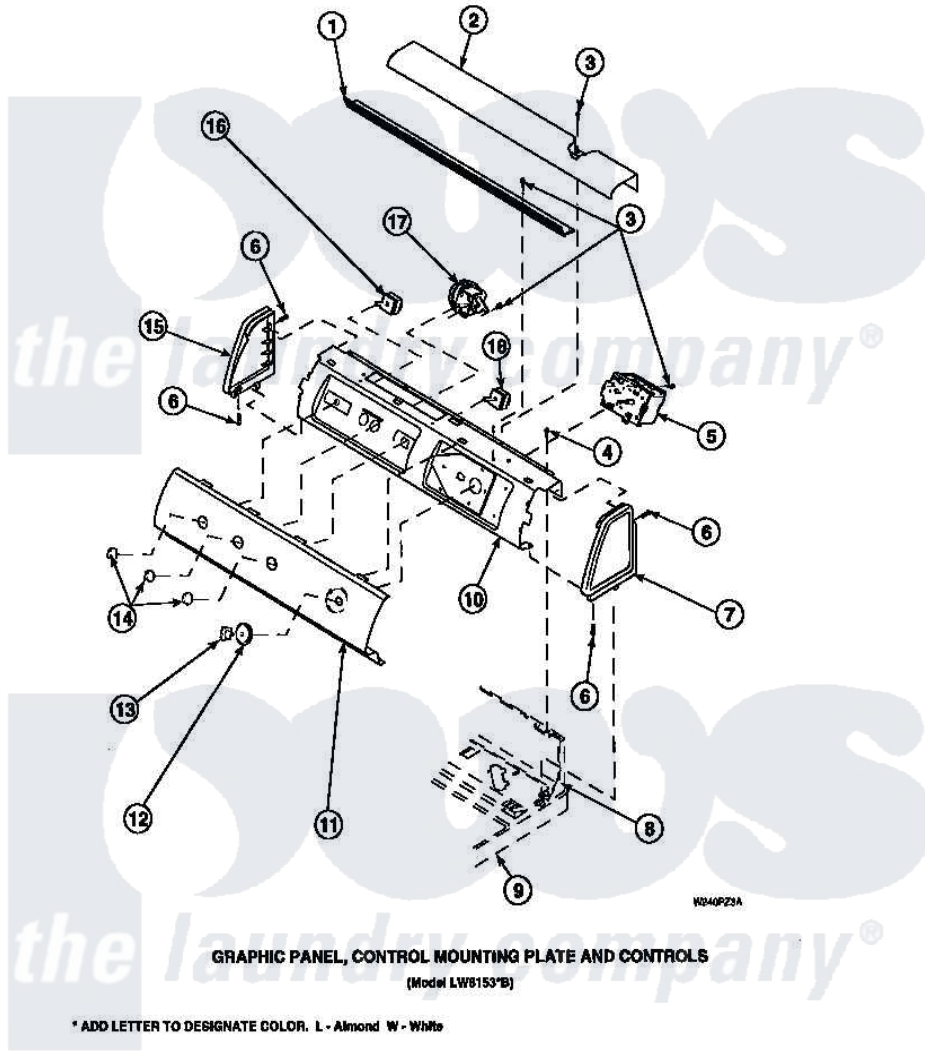

**Amana LW8312W2 (BOM: PLW8312W2 A) 15 - GRAPHIC PANEL, CTRL
MTG PLATE AND CTRLS**

Amana Residential Amana LW8312W2 (BOM: PLW8312W2 A) Washer Parts Parts Diagram 15 - GRAPHIC PANEL, CTRL MTG PLATE AND CTRLS
Click on the part number to view part

Item	Original Part Number	Replaced By	Status	Part Description
1	Y34826		Not Available	DIFFUSER,LAMP-CLEAR
3	23962	W10116760		Screw
4	34904	489355		Screw, 8 X 1/2
6	501086	90767		Screw, 8A X 3/8 HeX Washer Head Tapping
8	34903		Not Available	PANEL, BACK HOOD (USE 37782)
9	34902P		Not Available	TOP
10	34821		Not Available	CONTROL MOUNTING PLATE
16	36335	40046601		Switch, Temperature Select
17	36045	40055101		Switch, Pressure
18	35118	40039501		Switch, Speed