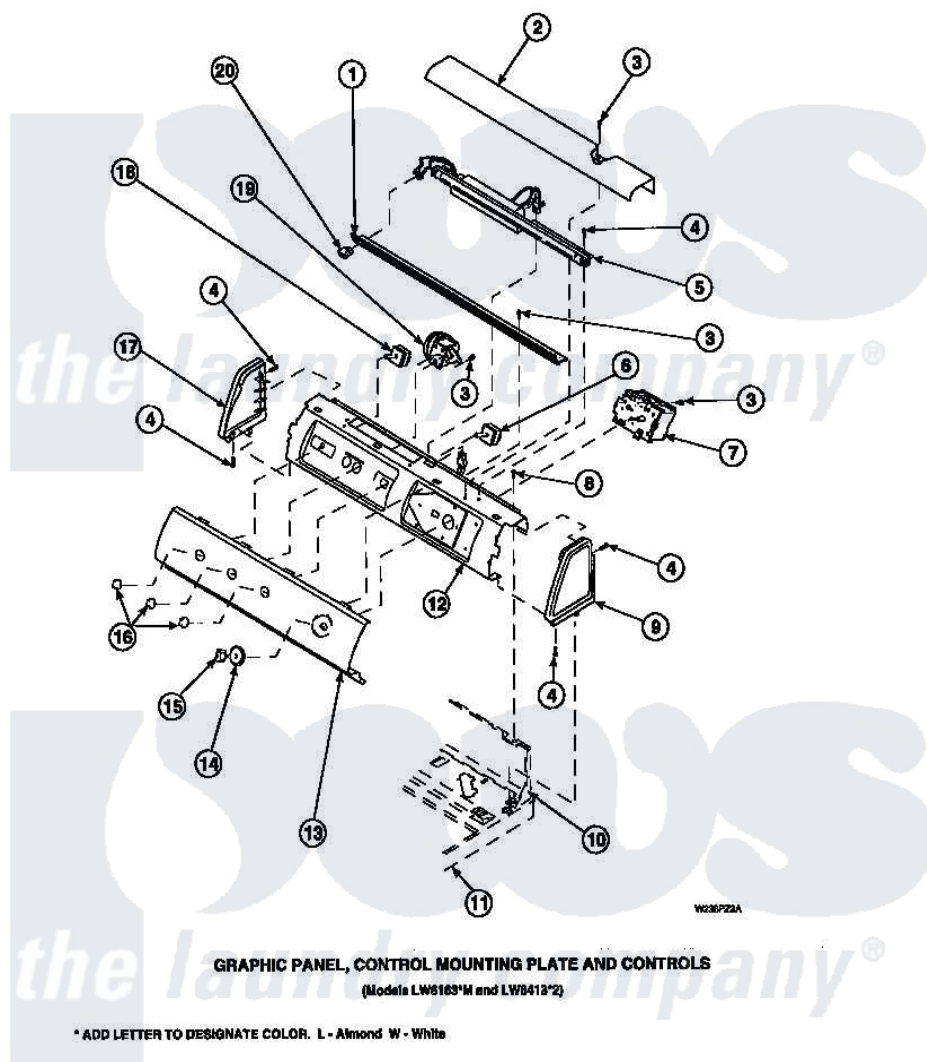

**Amana LW8312W2 (BOM: PLW8312W2 A) 16 - GRAPHIC PANEL, CTRL
MTG PLATE AND CTRLS**

Amana Residential Amana LW8312W2 (BOM: PLW8312W2 A) Washer Parts Parts Diagram 16 - GRAPHIC PANEL, CTRL MTG PLATE AND CTRLS
Click on the part number to view part

Item	Original Part Number	Replaced By	Status	Part Description
2	34824		Not Available	TOP COVER
3	23962	W10116760		Screw
4	501086	90767		Screw, 8A X 3/8 HeX Washer Head Tapping
6	35118	40039501		Switch, Speed
8	34904	489355		Screw, 8 X 1/2
9	34817		Not Available	END CAP(RIGHT)
10	34903		Not Available	PANEL, BACK HOOD (USE 37782)
11	34902P		Not Available	TOP
12	34821		Not Available	CONTROL MOUNTING PLATE
13	36611		Not Available	PANEL, GRAPHICS
14	36700		Not Available	TIMER KNOB SKIRT
15	35333		Not Available	TIMER KNOB
16	36701		Not Available	KNOB, TEMP

17	34818	Not Available	END CAP(LEFT)
18	36335	40046601	Switch, Temperature Select
19	36045	40055101	Switch, Pressure