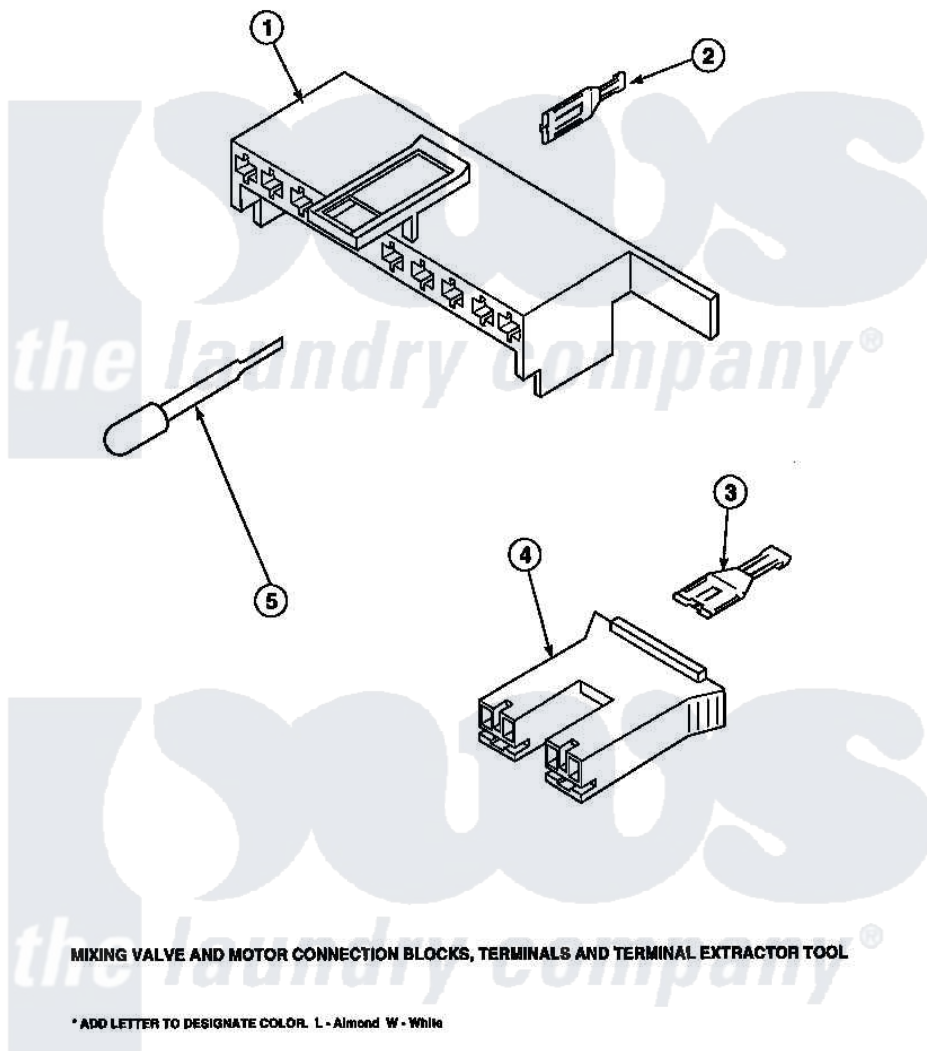

**Amana LW8312W2 (BOM: PLW8312W2 A) 19 - MIXING VALVE & MOTOR  
CONN BLOCKS, TERM**

Amana [Residential Amana LW8312W2 \(BOM: PLW8312W2 A\) Washer Parts](#) Parts Diagram 19 - MIXING VALVE & MOTOR CONN BLOCKS, TERM  
[Click on the part number to view part](#)

Item	Original Part Number	Replaced By	Status	Part Description
1	<a href="#">34677</a>			10 Circuit Plug
2	<a href="#">Y00188</a>			Molex Terminal
3	Y00121		Not Available	SPADE TERMINAL(12 GAUGE) (1/4 INCH-(2) 18 GAUGE WIRES O
4	<a href="#">34676</a>			Plug
"	34675		Not Available	PLUG
5	<a href="#">283P4</a>			Terminal Extractor Tool