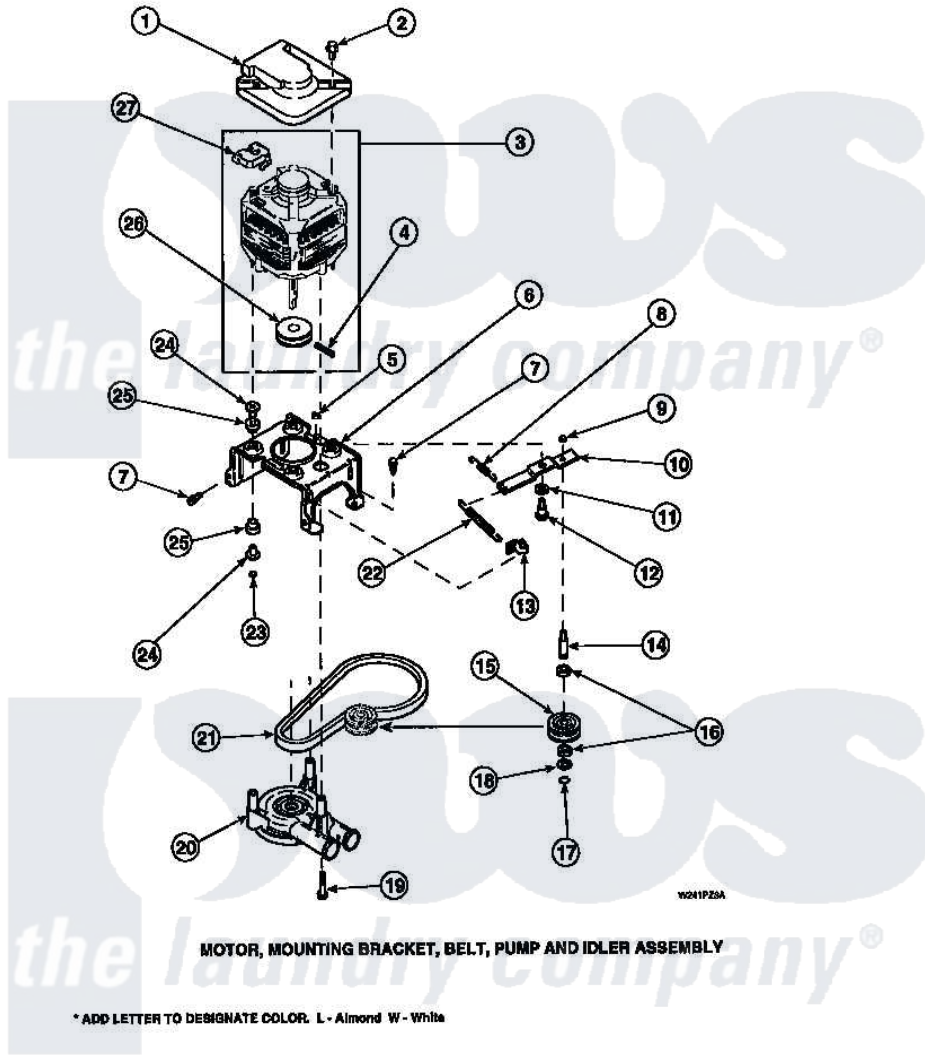

**Amana LW8312W2 (BOM: PLW8312W2 A) 20 - MOTOR, MTG BRKT, BELT, PUMP & IDLER ASSY**

Amana Residential Amana LW8312W2 (BOM: PLW8312W2 A) Washer Parts Parts Diagram 20 - MOTOR, MTG BRKT, BELT, PUMP & IDLER ASSY  
 Click on the part number to view part

Item	Original Part Number	Replaced By	Status	Part Description
1	34754	<a href="#">40112301</a>		Shield, Motor
2	36639	<a href="#">4312464</a>		Screw
3	34571P	<a href="#">27001215</a>		Motor W/Pulley
"	37543	<a href="#">37543P</a>		Kit-Motor
4	<a href="#">23750</a>			Pin, Roll
5	52566	<a href="#">27001225</a>		Nut, Jam Mid Lock 1/4-20
6	34890		Not Available	BRACKET, MOTOR MOUNT
"	37415	<a href="#">37415P</a>		Kit, Motor Brkt
"	<a href="#">37415P</a>			Kit, Motor Brkt
7	Y31645	<a href="#">27001200</a>		Screw
8	30620		Not Available	SPRING, IDLER LEVER HEL
9	28803	<a href="#">2221070</a>		Clamp, Nylon
10	37443	<a href="#">40041002</a>		Lever, Idler
"	31054	<a href="#">40041002</a>		Lever, Idler
11	81392	<a href="#">40054701</a>		Washer

12	27229	<a href="#">40038901</a>	Screw, 1/4-20
13	<a href="#">28849</a>		Clip, Spring
14	<a href="#">28802</a>		Shaft, Idler
15	28800	Not Available	WHEEL, IDLER
16	<a href="#">Y29443</a>		Washer, Felt
17	<a href="#">23748</a>		Ring, Retaining
18	<a href="#">52549</a>		Washer, 501 ID X3/4 Odx
19	Y34565	<a href="#">40063701</a>	Screw, 10-16 x 1.75
20	36863P	<a href="#">27001233</a>	Pump
21	<a href="#">35517</a>		Belt, Agit/Spin
22	<a href="#">37366</a>		Spring, Idler
"	<a href="#">37606</a>		Spring, Idler Lever
23	35423	<a href="#">3400029</a>	Nut, Adapter Plate
24	<a href="#">34791</a>		Post, Mount-Motor
25	<a href="#">34788</a>		Mount, Motor
26	27171	Not Available	PULLEY, MOTOR
27	35632	Not Available	SWITCH, MOTOR