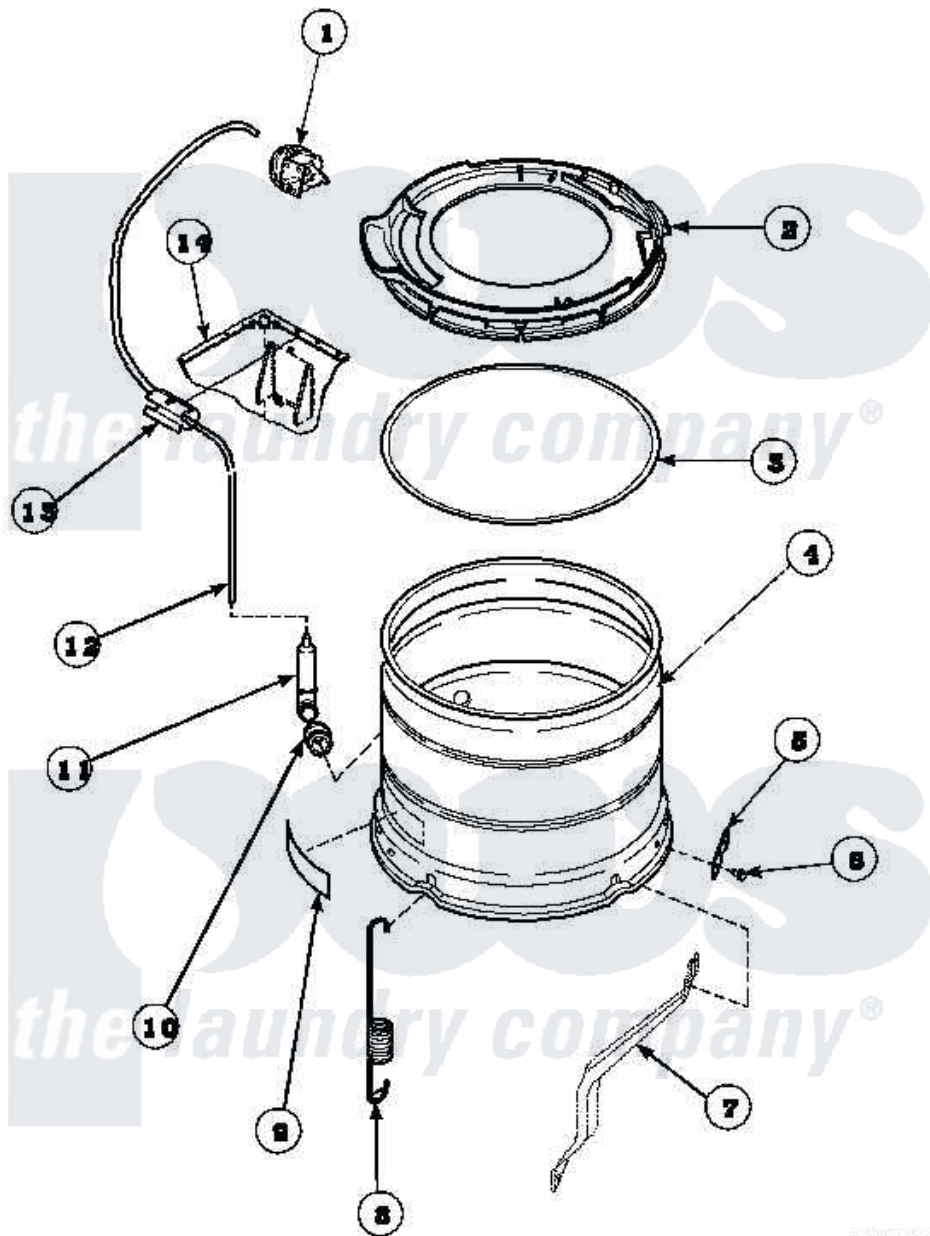

# Amana LW8312W2 (BOM: PLW8312W2 A) 21 - OUTER TUB, COVER AND PRESSURE HOSE

Amana Residential Amana LW8312W2 (BOM: PLW8312W2 A) Washer Parts Parts Diagram 21 - OUTER TUB, COVER AND PRESSURE HOSE

Click on the part number to view part

Item	Original Part Number	Replaced By	Status	Part Description
1	36045	<a href="#">40055101</a>		Switch, Pressure
2	<a href="#">36025P</a>			Assembly, Tub Cover and Gasket
3	<a href="#">32857</a>			Gasket, Tub Cover Small
4	<a href="#">34438P</a>			Assembly, Outer Tub
5	<a href="#">27926</a>			Plate, Leg .063
6	35369	<a href="#">40128701</a>		Screw, 5/16-18 X .50
7	34471		Not Available	LEG,SUPPORT
8	<a href="#">35948</a>			Spring, Leg-Large Tub
9	500049		Not Available	STICKER
10	29175	<a href="#">40037801</a>		Grommet
11	30907	<a href="#">40008501</a>		Assembly, Pressure Bulb
12	29213	<a href="#">39125</a>		Tubing 31
13	36985		Not Available	CLIP, HOSE
14	34475P		Not Available	CABINET