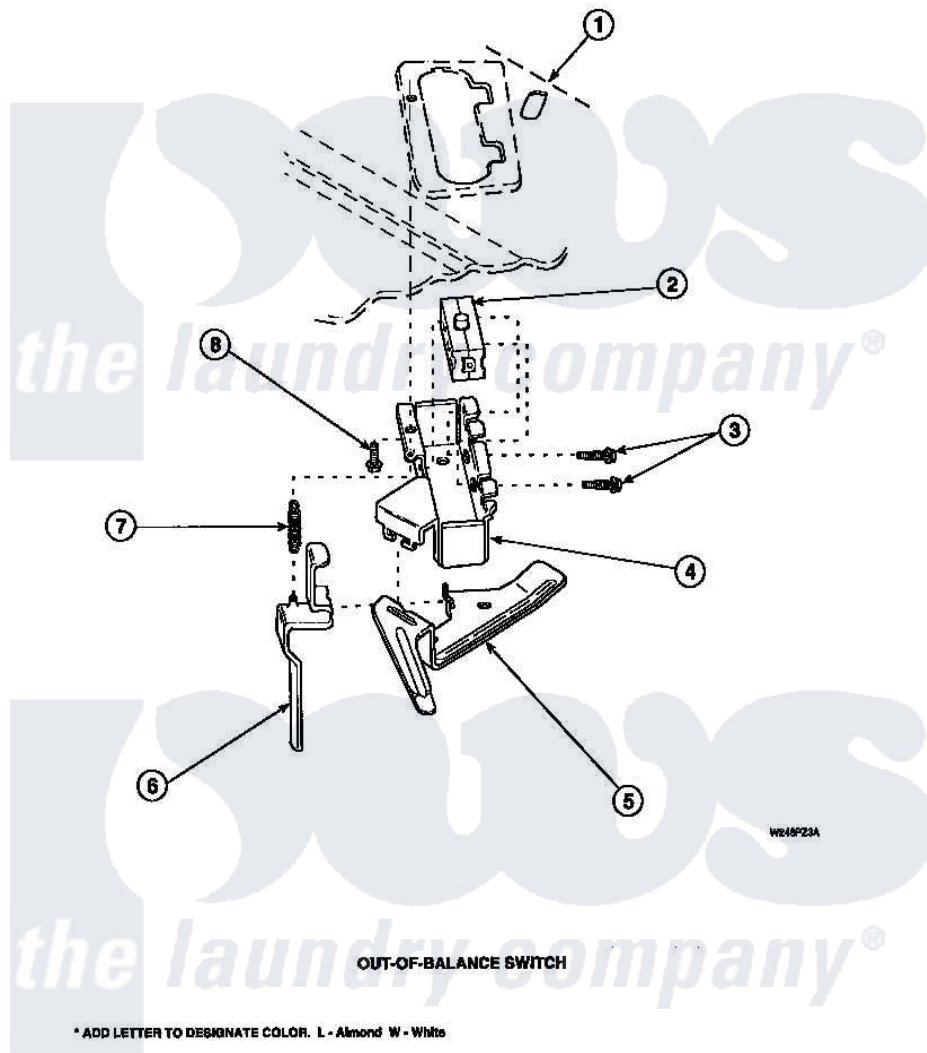

Amana LW8312W2 (BOM: PLW8312W2 A) 22 - OUT-OF-BALANCE SWITCH

Amana Residential Amana LW8312W2 (BOM: PLW8312W2 A) Washer Parts Parts Diagram 22 - OUT-OF-BALANCE SWITCH

Click on the part number to view part

Item	Original Part Number	Replaced By	Status	Part Description
1	34902P		Not Available	TOP
2	33445	27001095		Switch, Lid
3	36510			Screw
4	36497P			Kit, Switch Holder
5	33441			Arm, Actuator
6	33442			Lever, Unbalanced Load
7	33443			Spring
8	23962	W10116760		Screw