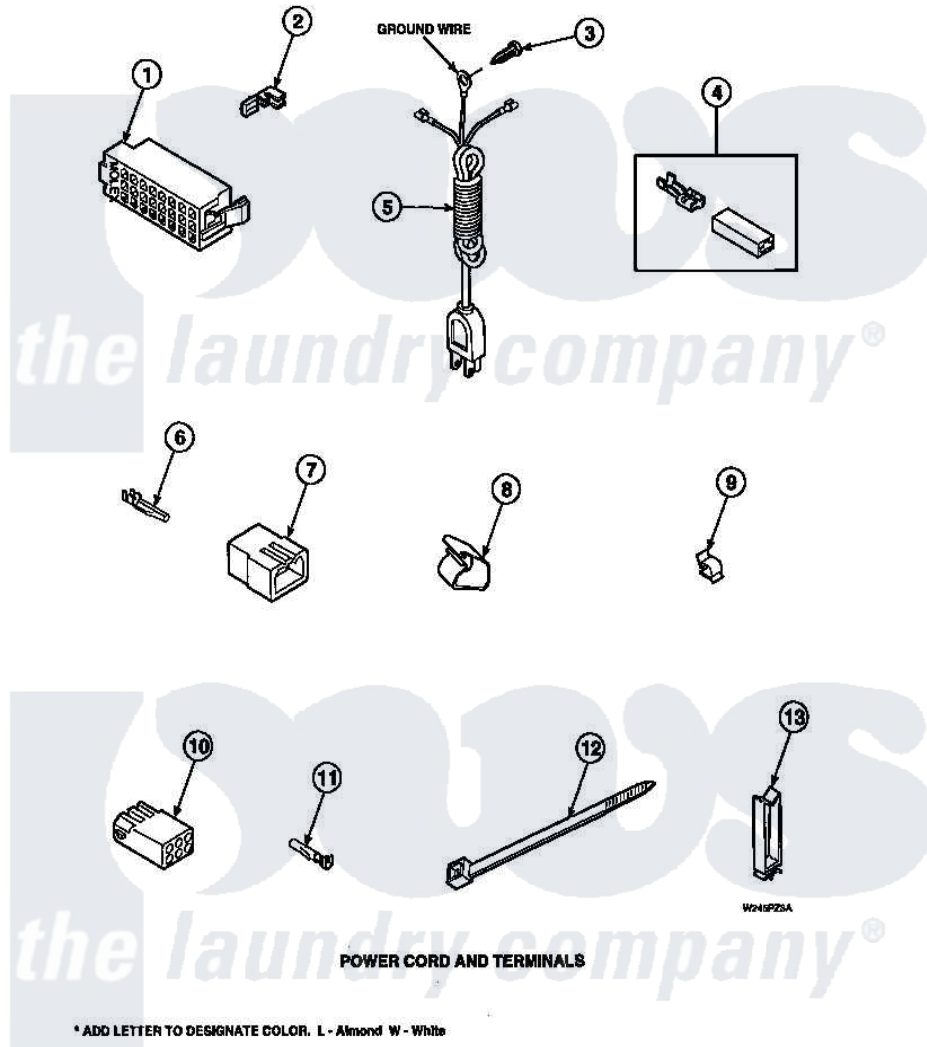

Amana LW8312W2 (BOM: PLW8312W2 A) 23 - POWER CORD AND TERMINALS

Amana Residential Amana LW8312W2 (BOM: PLW8312W2 A) Washer Parts Parts Diagram 23 - POWER CORD AND TERMINALS

Click on the part number to view part

Item	Original Part Number	Replaced By	Status	Part Description
1	34123			Housing, LH -24 Position
"	32746			Housing, RH-24 Positi
2	Y00188			Molex Terminal
3	52909			Screw, 10B-16 X 1/2 HeX
4	00234	00359		Terminal Ultra Pod 250 X032F
5	34747		Not Available	CORD, LEAD-IN
6	Y00116			Terminal, Pin-Male
7	26302		Not Available	PLUG, 1 CIRCUIT
"	23041			Plug, 6 Circuit
"	23033			Plug, 9 Circuit
8	35521		Not Available	CLIP, HARNESS HOLDER
9	21036			Clip, Cable
10	26708			Receptacle, 6 Circuit
"	26301			Receptacle, Molex
"	26163			Receptacle, 9 Circuit

11	Y00117	5011-XX	093 Female Socket
12	36466	M0321209	Tie-Electrical
13	36274	Not Available	CLIP, HARNESS