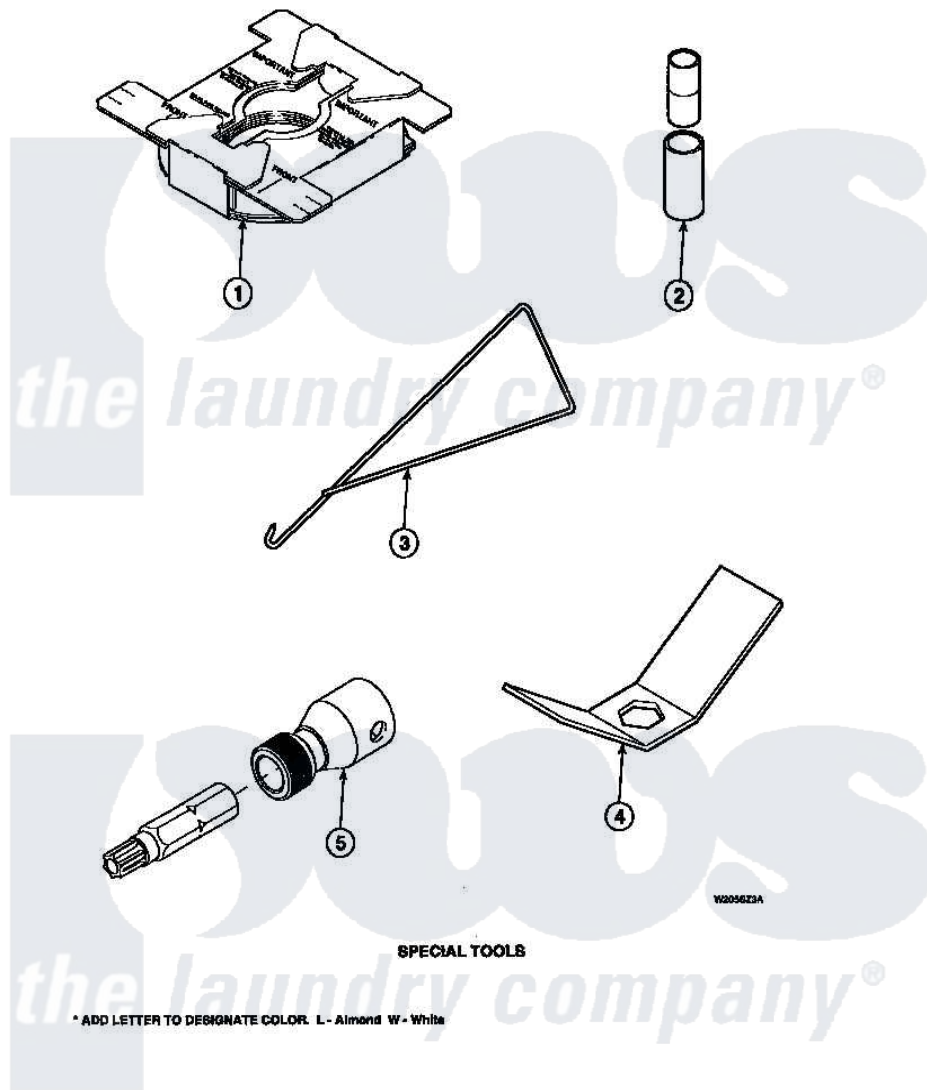

Amana LW8312W2 (BOM: PLW8312W2 A) 24 - SPECIAL TOOLS

SPECIAL TOOLS

* ADD LETTER TO DESIGNATE COLOR. L - Almond W - White

Amana Residential Amana LW8312W2 (BOM: PLW8312W2 A) Washer Parts Parts Diagram 24 - SPECIAL TOOLS

[Click on the part number to view part](#)

Item	Original Part Number	Replaced By	Status	Part Description
1	36926		Not Available	BRACE, SHIPPING
2	242P4			Installer, Spring
3	289P4	321P4		Hook, Spring
4	237P4	306P4		Hex Wrench
5	282P4			T25 Tamper Resistant Bit
"	24161			Torx Bit Holder
NI	555P3	725P3		Kit