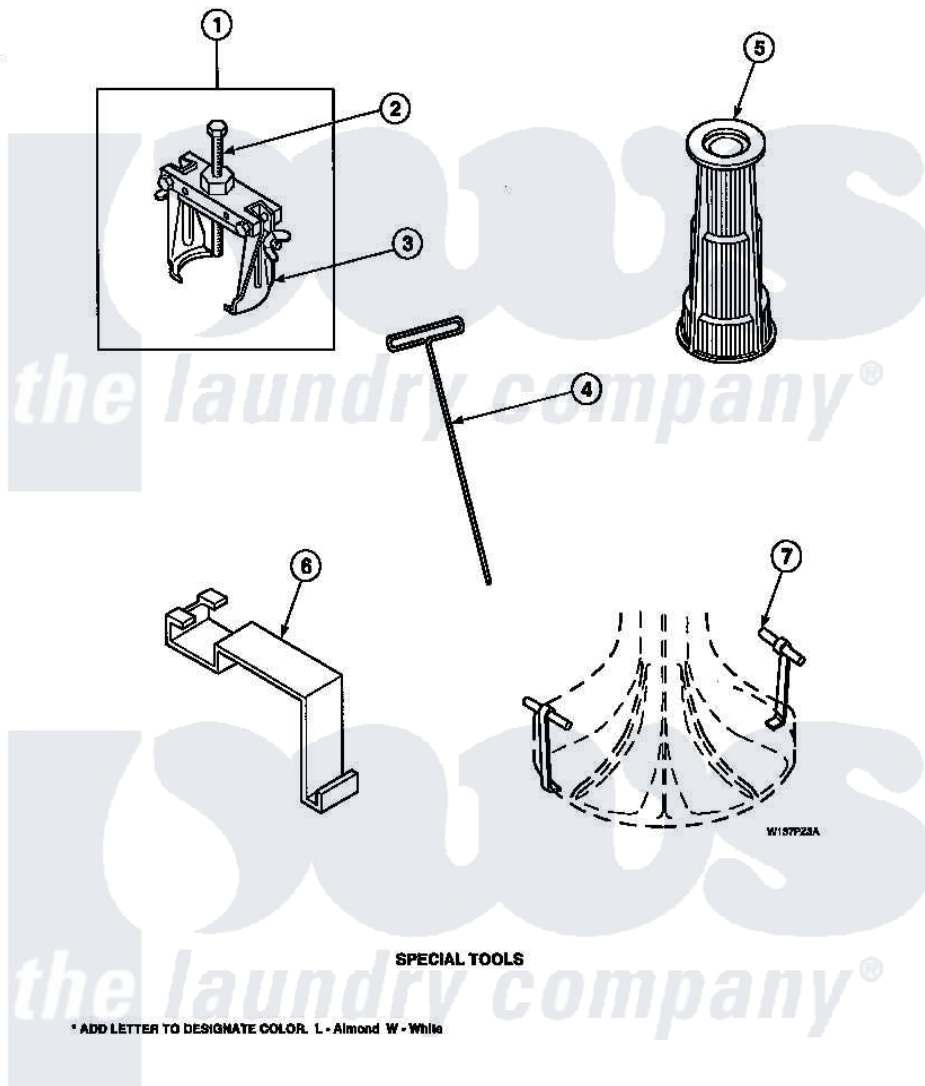

Amana LW8312W2 (BOM: PLW8312W2 A) 25 - SPECIAL TOOLS

Amana Residential Amana LW8312W2 (BOM: PLW8312W2 A) Washer Parts Parts Diagram 25 - SPECIAL TOOLS

Click on the part number to view part

Item	Original Part Number	Replaced By	Status	Part Description
1	294P4			Bell Tool
2	294P4B			Drive Bell Bolt
3	294P4A			Jaw, Drive Bell Tool
4	291P4		Not Available	WRENCH, T - ALLEN
5	293P4			Seal Tool
6	273P4			Tub Cover Gasket Tool
7	254P4P			Agitator Hooks
NI	555P3	725P3		Kit