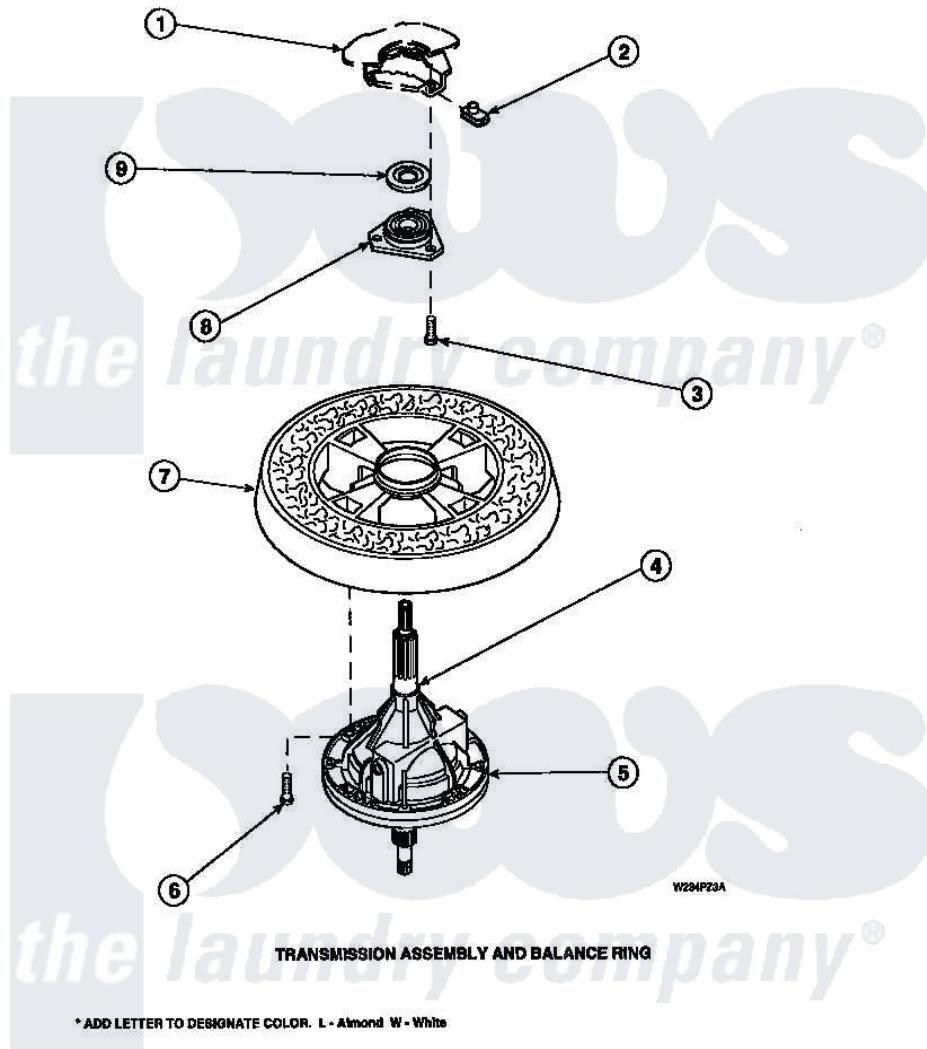

Amana LW8312W2 (BOM: PLW8312W2 A) 27 - TRANSMISSION ASSY AND BALANCE RING

Amana Residential Amana LW8312W2 (BOM: PLW8312W2 A) Washer Parts Parts Diagram 27 - TRANSMISSION ASSY AND BALANCE RING
 Click on the part number to view part

Item	Original Part Number	Replaced By	Status	Part Description
1	34438P			Assembly, Outer Tub
2	27222			Nut, Retainer 5/16-18
3	36991	3400500		Bolt, 3405245 5/16-18 X 3/4
4	27604P			Never-Seeze 1 Oz Tube
5	34526P			Assembly, Transmission
6	37047		Not Available	SCREW, CAP
7	34731		Not Available	ASSY,BALANCE RING-COMPL
8	27182	40004201P		Main Bearing Assembly
9	27187			Flinger