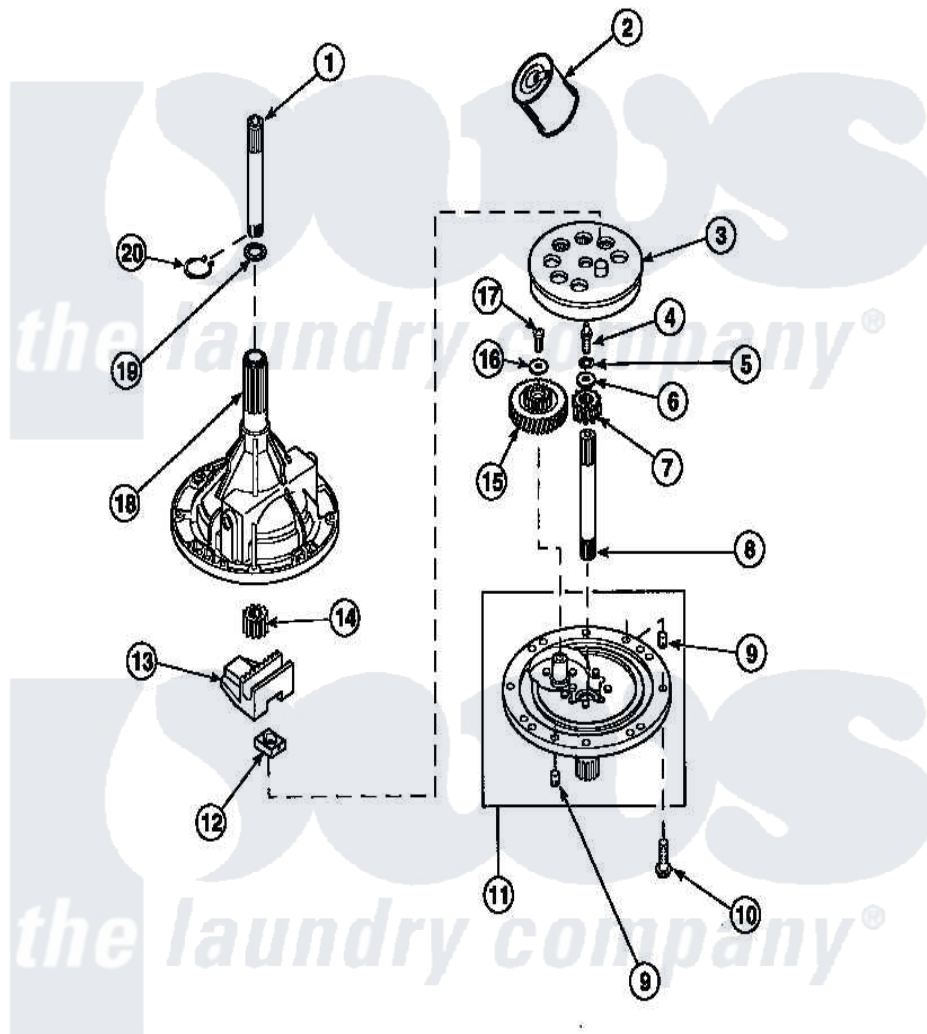

Amana LW8312W2 (BOM: PLW8312W2 B) 01 - 34526P TRANSMISSION ASSY

Amana Residential Amana LW8312W2 (BOM: PLW8312W2 B) Washer Parts Parts Diagram 01 - 34526P TRANSMISSION ASSY

Click on the part number to view part

Item	Original Part Number	Replaced By	Status	Part Description
1	Y36570			Shaft, Output
2	27243P			Oil, CW Transmission F-
3	26577			Assembly, Gear And Stud
4	27030		Not Available	SCREW, 1/4-20 SPECIAL
5	21456			Lockwasher, 1/4 Intshkp
6	26509	40041501		Washer
7	36562			Pinion, Drive
8	34853			Shaft, Input
9	27172			Pin, Dowel
10	32814		Not Available	SCREW, 1/4-20X7/8 SERRA
11	38290			Assembly, Cover
12	26493			Slide
13	Y31526			Rack
14	27003			Pinion, Agitator
15	29161			Gear, Reduction

16	29260	Not Available	WASHER
17	29273		Screw, 1/4-20 X 3/8
18	33223	Not Available	ASSY, TRANSMISSION CASE
19	35092		Washer, 3628id X 1.00 X .056
20	27197		Ring, Retaining
NI	37577P	Not Available	SEALANT