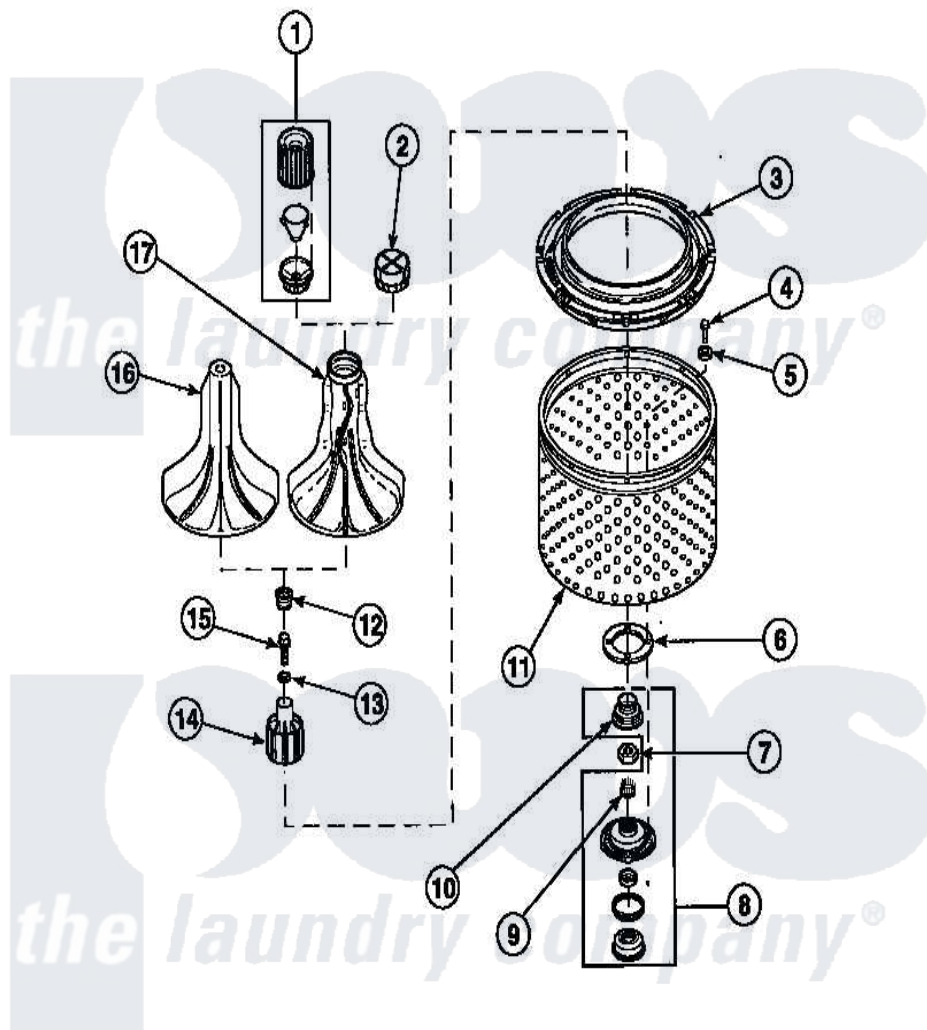

Amana LW8312W2 (BOM: PLW8312W2 B) 02 - AGITATOR/DRIVE BELL/SEAL KIT/TUB & HUB

Amana Residential Amana LW8312W2 (BOM: PLW8312W2 B) Washer Parts Parts Diagram 02 - AGITATOR/DRIVE BELL/SEAL KIT/TUB & HUB
 Click on the part number to view part

Item	Original Part Number	Replaced By	Status	Part Description
1	36542	40002101W		Assembly, Fabric Softner
2	36515			Cap, Agitator
3	35035			Guard, Clothes
4	27202	W10116787		Screw
5	28094			Gasket
7	Y29220	40016301		Nut, Lock
9	29728	40008301		Insert, Spline
10	36425	40016101		Seal, Bell Drive
12	36511	40008401		Plug, Bell
13	36472			O-Ring
15	34288	40065102		Screw, Shoulder 1/4
16	33513			Agitator, Short-Coin