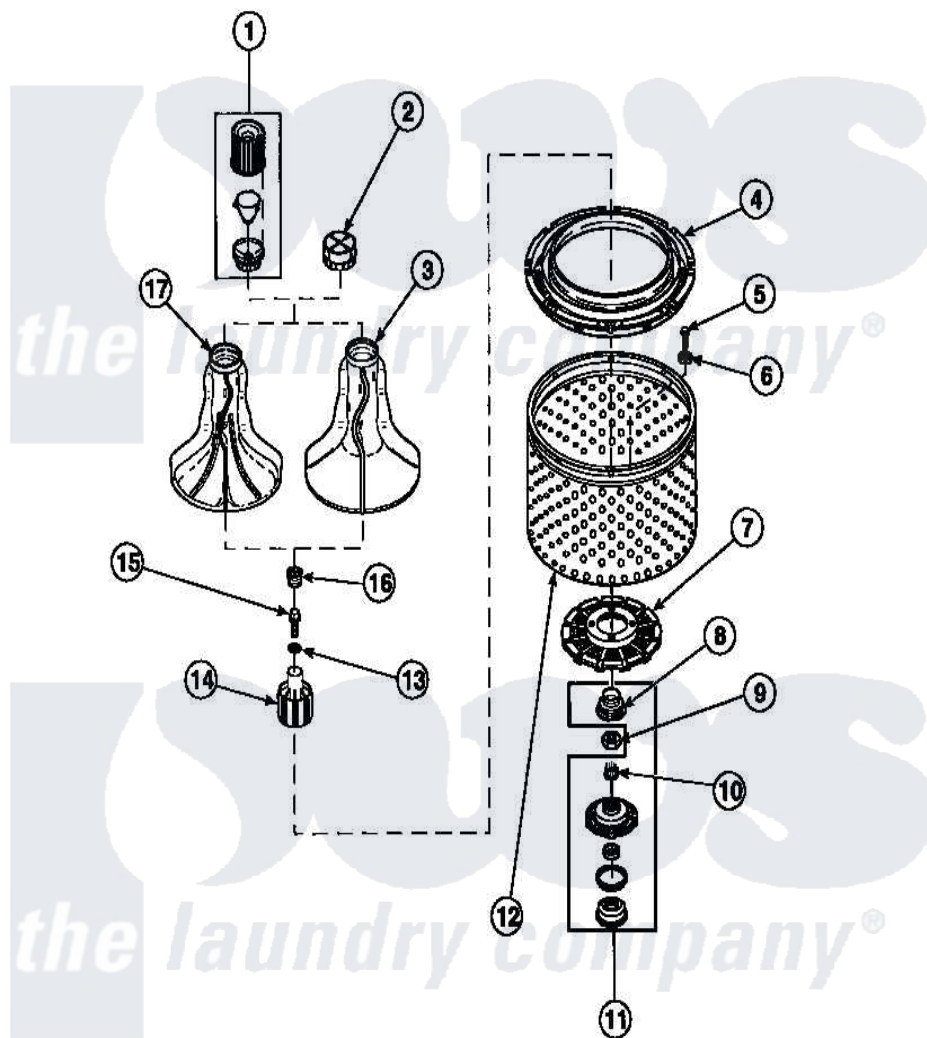

Amana LW8312W2 (BOM: PLW8312W2 B) 03 - AGITATOR/DRIVE BELL/SEAL KIT/TUB & HUB

Amana Residential Amana LW8312W2 (BOM: PLW8312W2 B) Washer Parts Parts Diagram 03 - AGITATOR/DRIVE BELL/SEAL KIT/TUB & HUB
 Click on the part number to view part

Item	Original Part Number	Replaced By	Status	Part Description
1	36542	40002101W		Assembly, Fabric Softner
2	36515			Cap, Agitator
3	36507	40000501W		Agitator, Flex Vane
4	35035			Guard, Clothes
5	27202	W10116787		Screw
6	28094			Gasket
7	32998	39371		Filter Lin
8	36425	40016101		Seal, Bell Drive
9	Y29220	40016301		Nut, Lock
10	29728	40008301		Insert, Spline
11	495P3	R9900552		Hub And Seal
12	33501P	R9900144		Kit- Wash
13	36472			O-Ring
14	36443P	R9900189		Kit, Drive Bell And Seal
15	34288	40065102		Screw, Shoulder 1/4