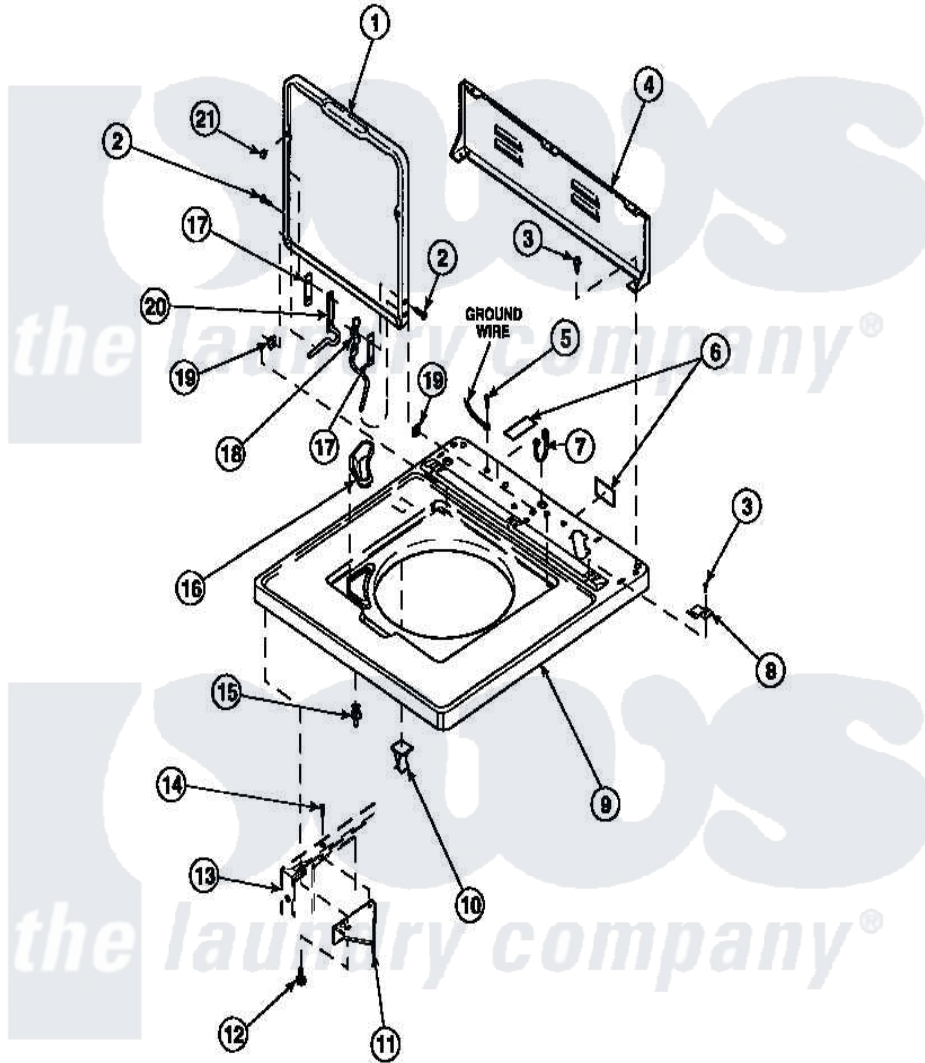

**Amana LW8312W2 (BOM: PLW8312W2 B) 06 - CAB TOP/LOADING DR & CTRL HOOD REAR PAN**

Amana Residential Amana LW8312W2 (BOM: PLW8312W2 B) Washer Parts Parts Diagram 06 - CAB TOP/LOADING DR & CTRL HOOD REAR PAN  
 Click on the part number to view part

Item	Original Part Number	Replaced By	Status	Part Description
1	33541P		Not Available	LID
2	34337	<a href="#">W10119828</a>		Screw, Lid Hinge Mounting
3	23962	<a href="#">W10116760</a>		Screw
4	34903		Not Available	PANEL, BACK HOOD (USE 37782)
5	<a href="#">52909</a>			Screw, 10B-16 X 1/2 HeX
6	24903		Not Available	STICKER,DISCONNECT POW
7	10382		Not Available	RELIEF,STRAIN xREPLACE
8	35887	<a href="#">40063901</a>		Clip, Hold Down
9	34902P		Not Available	TOP
10	36519		Not Available	CLIP
11	<a href="#">36034</a>			Bracket, Director-Module
12	Y31644	<a href="#">27001200</a>		Screw
13	34475P		Not Available	CABINET

14	36035	Not Available	SCREW,8-18X3/8 PHIL FLT HD
15	<a href="#">56534</a>		Barrel, Support
16	34776	Not Available	DISPENSER,BLEACH
17	<a href="#">34338</a>		Gasket, Hinge
18	<a href="#">36437</a>		Hinge, Lid R
19	33446	<a href="#">40008201</a>	Bushing, Hinge
20	<a href="#">36513</a>		Hinge, Left
21	21685	<a href="#">40038001</a>	Bumper