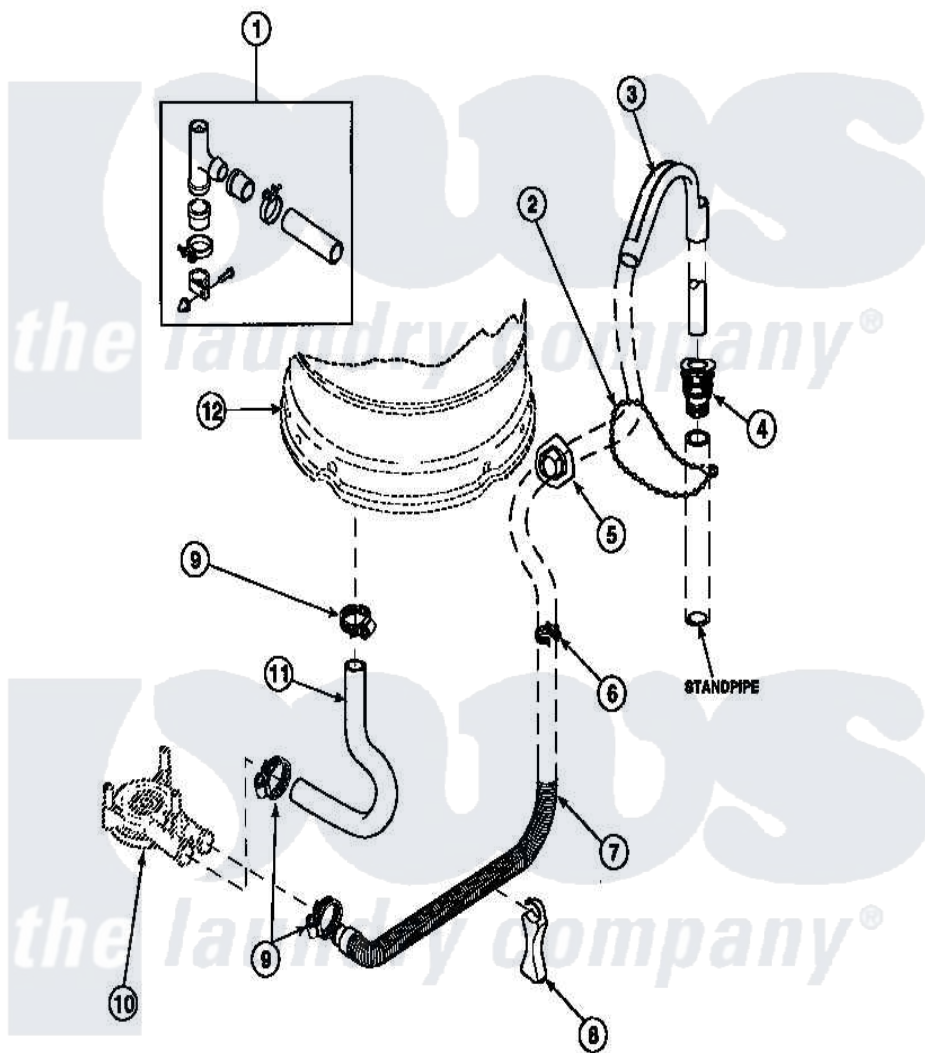

Amana LW8312W2 (BOM: PLW8312W2 B) 07 - DRAIN HOSE AND SIPHON BREAK

Amana Residential Amana LW8312W2 (BOM: PLW8312W2 B) Washer Parts Parts Diagram 07 - DRAIN HOSE AND SIPHON BREAK

[Click on the part number to view part](#)

Item	Original Part Number	Replaced By	Status	Part Description
1	562P3	76660		Break-Sphn
2	33489	8539404		Tie-Wire
3	33615	22003814		Retainer, Drain Hose
5	32219			Relief, Strain
6	36014			Clip, Retainer-Hose
8	36522			Hose Support
"	35487			Support, Hose
9	36802	285655		Clamp, Hose
10	36863P	27001233		Pump
11	35753			Hose, Tub To Pump-Ddp
12	34438P			Assembly, Outer Tub