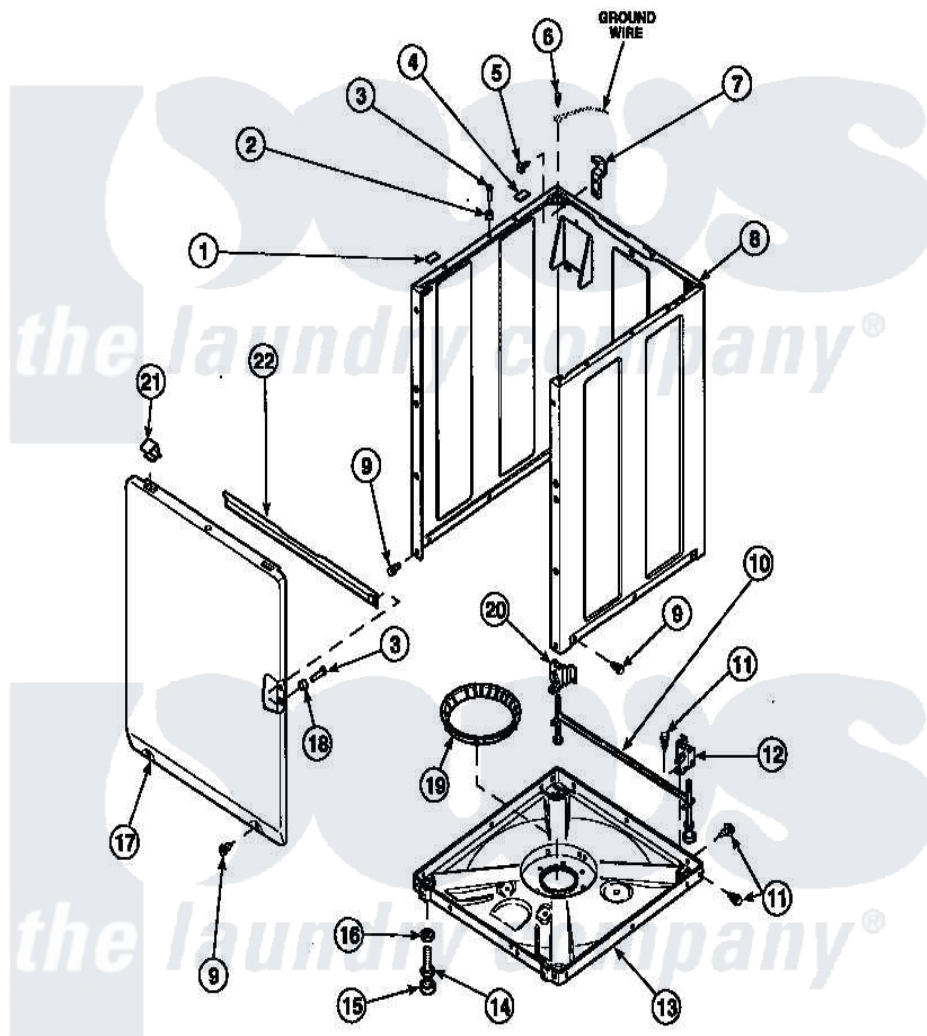

Amana LW8312W2 (BOM: PLW8312W2 B) 08 - FRONT PANEL, BASE ASSY AND CABINET ASSY

Amana Residential Amana LW8312W2 (BOM: PLW8312W2 B) Washer Parts Parts Diagram 08 - FRONT PANEL, BASE ASSY AND CABINET ASSY
 Click on the part number to view part

Item	Original Part Number	Replaced By	Status	Part Description
1	Y56128			Pad, Bumper
2	56079	505187		Locator, Panel
3	32671	Y014874		Screw, Idler Arm And Sleeve
4	36226			Pad, Bumper .25
5	34499		Not Available	SCREW, No.10B X 1/4 TAP IN HX
6	23962	W10116760		Screw
7	Y27103			Hinge, Hold-Down Lug
8	34475P		Not Available	CABINET
9	27196	27001200		Screw
10	34443			Assembly, Leg And Stabilier
11	35148		Not Available	SCREW, 1/4-14 X 3/8 HX HD
12	36036		Not Available	BRACKET, SLL-RIGHT
13	36599P			Assembly Nut/ Leg Base
"	34434P			Assembly Nut/Leg Base

14	Y34319	22003428	Leg, Adjustable
15	34318	40016001	Foot, Rubber
16	Y21899	40038101	Nut, Leg
17	34656P	Not Available	NOT GOOD No. SEE NOTE PNL, FRONT
18	28102		Locator, Panel
19	36108	Not Available	SNUBBER PAD & ISOLATOR
20	36037		Bracket, SII-Left
21	35865		Clip, Hold-Down Front Panel
22	Y35097	Not Available	BRACE, FRT PNL