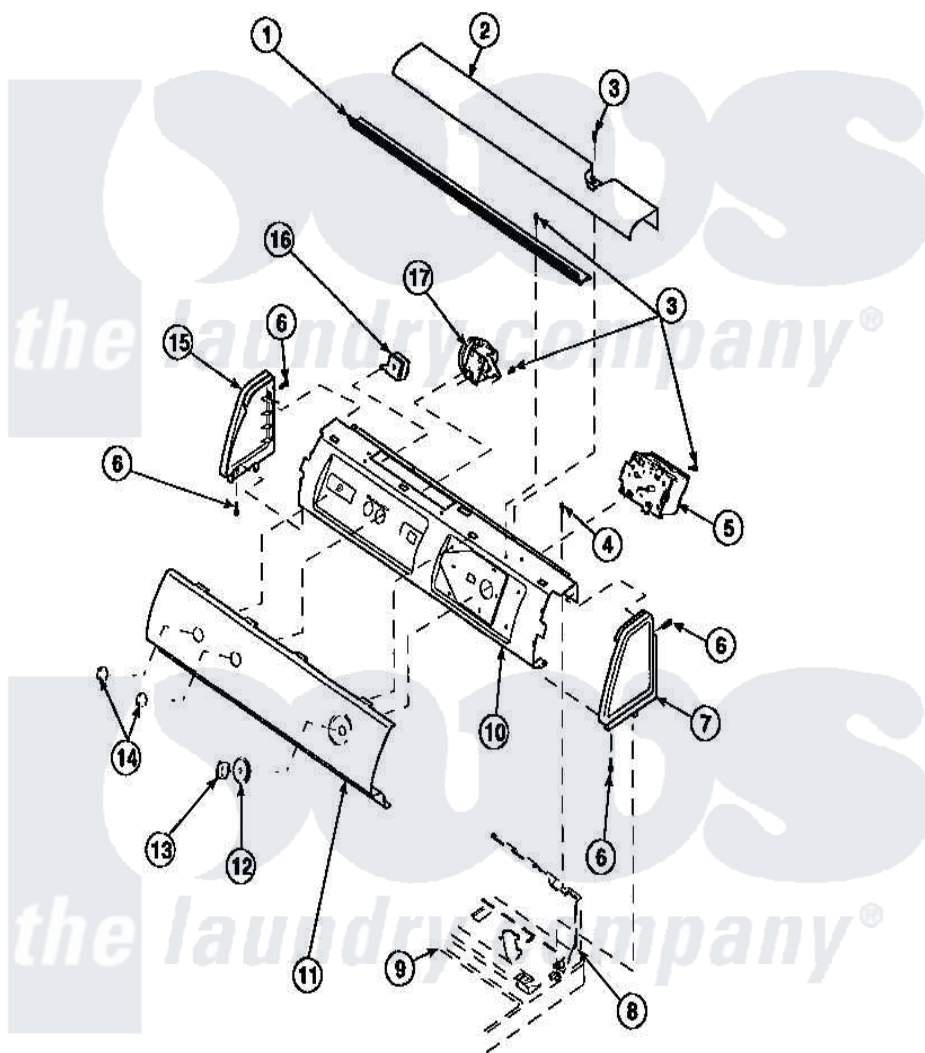

Amana LW8312W2 (BOM: PLW8312W2 B) 09 - GRAPHIC PANEL, CTRL
MTG PLATE AND CTRLS

Amana Residential Amana LW8312W2 (BOM: PLW8312W2 B) Washer Parts Parts Diagram 09 - GRAPHIC PANEL,
CTRL MTG PLATE AND CTRLS
Click on the part number to view part

| Item | Original Part Number | Replaced By | Status | Part Description |
|------|----------------------|---------------------------|---------------|---|
| 1 | Y34826 | | Not Available | DIFFUSER,LAMP-CLEAR |
| 3 | 23962 | W10116760 | | Screw |
| 4 | 34904 | 489355 | | Screw, 8 X 1/2 |
| 6 | 501086 | 90767 | | Screw, 8A X 3/8 HeX Washer Head Tapping |
| 8 | 34903 | | Not Available | PANEL, BACK HOOD (USE 37782) |
| 9 | 34902P | | Not Available | TOP |
| 10 | 34821 | | Not Available | CONTROL MOUNTING PLATE |
| 17 | 36045 | 40055101 | | Switch, Pressure |