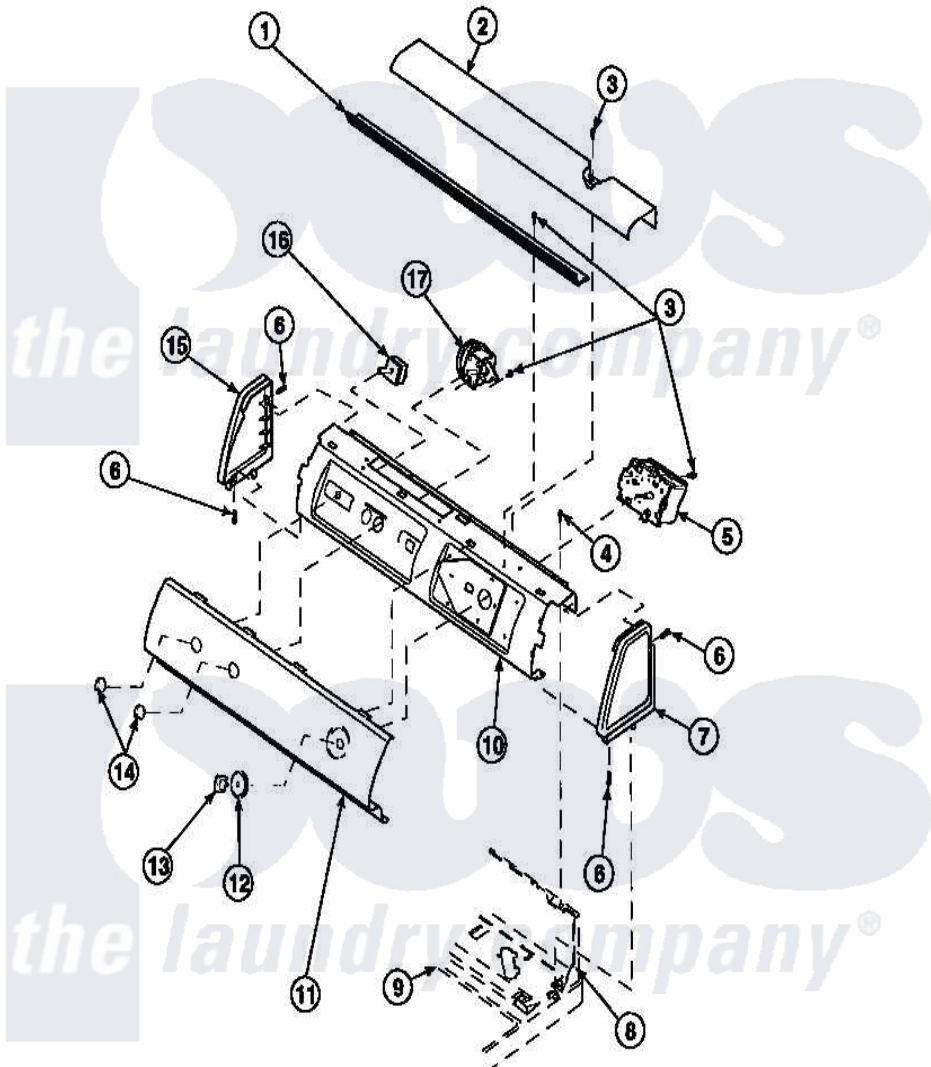

**Amana LW8312W2 (BOM: PLW8312W2 B) 10 - GRAPHIC PANEL, CTRL
MTG PLATE AND CTRLS**

Amana Residential Amana LW8312W2 (BOM: PLW8312W2 B) Washer Parts Parts Diagram 10 - GRAPHIC PANEL, CTRL MTG PLATE AND CTRLS
Click on the part number to view part

Item	Original Part Number	Replaced By	Status	Part Description
1	Y34826		Not Available	DIFFUSER,LAMP-CLEAR
2	34824		Not Available	TOP COVER
3	23962	W10116760		Screw
4	34904	489355		Screw, 8 X 1/2
6	501086	90767		Screw, 8A X 3/8 HeX Washer Head Tapping
7	34817		Not Available	END CAP(RIGHT)
8	34903		Not Available	PANEL, BACK HOOD (USE 37782)
9	34902P		Not Available	TOP
10	34821		Not Available	CONTROL MOUNTING PLATE
12	36700		Not Available	TIMER KNOB SKIRT
13	35333		Not Available	TIMER KNOB
14	36701		Not Available	KNOB, TEMP
15	34818		Not Available	END CAP(LEFT)