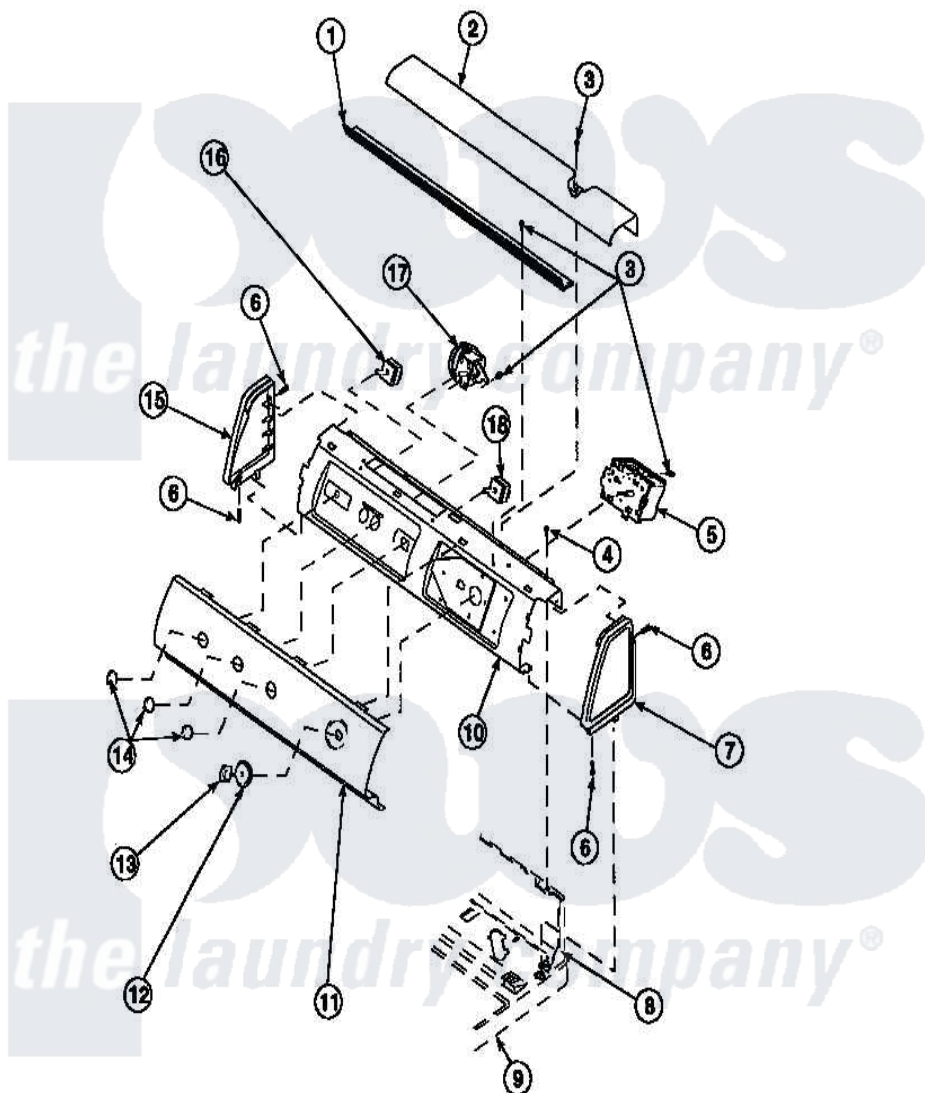

Amana LW8312W2 (BOM: PLW8312W2 B) 11 - GRAPHIC PANEL, CTRL MTG PLATE AND CTRLS

Amana [Residential Amana LW8312W2 \(BOM: PLW8312W2 B\) Washer Parts](#) Parts Diagram 11 - GRAPHIC PANEL, CTRL MTG PLATE AND CTRLS
Click on the part number to view part

Item	Original Part Number	Replaced By	Status	Part Description
1	Y34826		Not Available	DIFFUSER,LAMP-CLEAR
2	34824		Not Available	TOP COVER
3	23962	W10116760		Screw
4	34904	489355		Screw, 8 X 1/2
5	38297			Timer, 5 CYC
6	501086	90767		Screw, 8A X 3/8 HeX Washer Head Tapping
7	34817		Not Available	END CAP(RIGHT)
8	34903		Not Available	PANEL, BACK HOOD (USE 37782)
9	34902P		Not Available	TOP
10	34821		Not Available	CONTROL MOUNTING PLATE
11	36611		Not Available	PANEL, GRAPHICS
12	36700		Not Available	TIMER KNOB SKIRT
13	35333		Not Available	TIMER KNOB

14	36701		Not Available	KNOB, TEMP
15	34818		Not Available	END CAP(LEFT)
16	36335	40046601		Switch, Temperature Select
17	35118	40039501		Switch, Speed
18	36045	40055101		Switch, Pressure