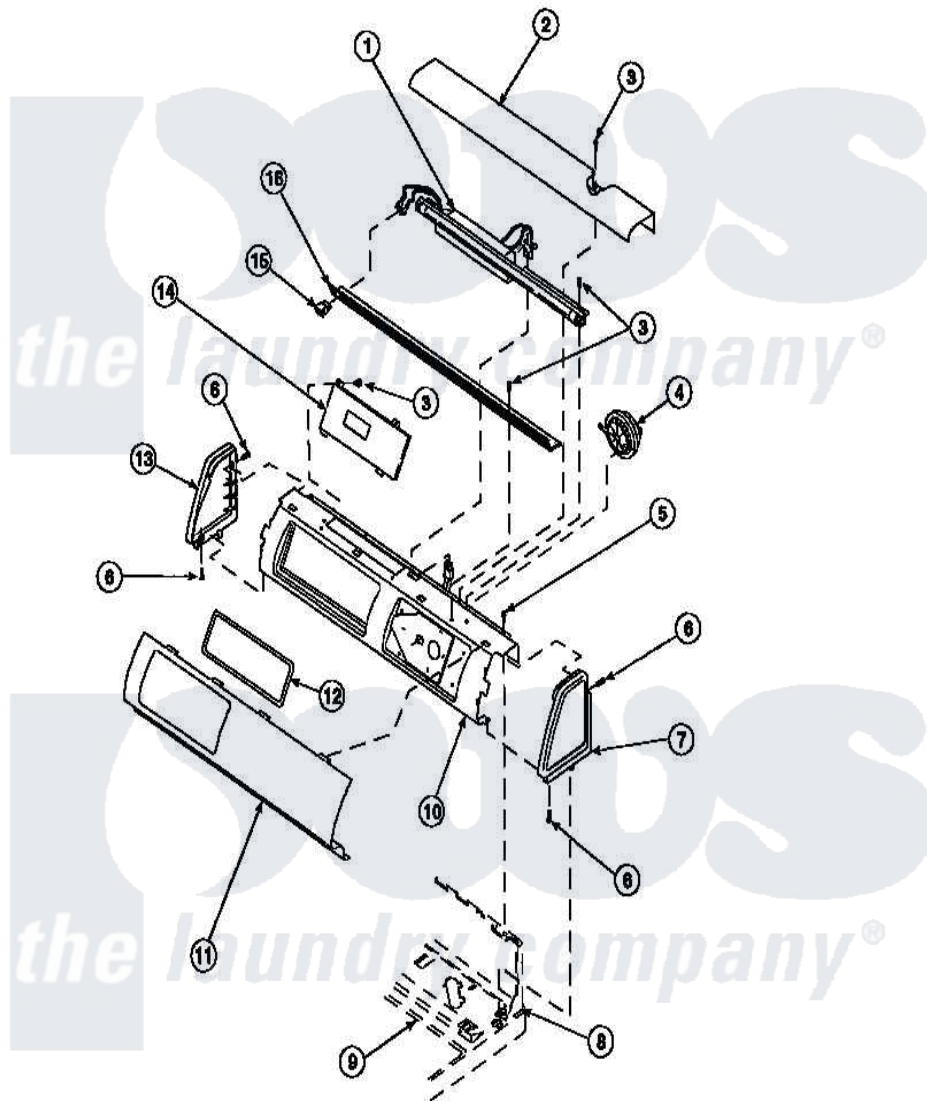

**Amana LW8312W2 (BOM: PLW8312W2 B) 12 - GRAPHIC PANEL, CTRL
MTG PLATE AND CTRLS**

Amana Residential Amana LW8312W2 (BOM: PLW8312W2 B) Washer Parts Parts Diagram 12 - GRAPHIC PANEL, CTRL MTG PLATE AND CTRLS
Click on the part number to view part

Item	Original Part Number	Replaced By	Status	Part Description
2	34824		Not Available	TOP COVER
3	23962	W10116760		Screw
5	34904	489355		Screw, 8 X 1/2
6	501086	90767		Screw, 8A X 3/8 HeX Washer Head Tapping
7	34817		Not Available	END CAP(RIGHT)
8	34903		Not Available	PANEL, BACK HOOD (USE 37782)
9	34902P		Not Available	TOP
13	34818		Not Available	END CAP(LEFT)