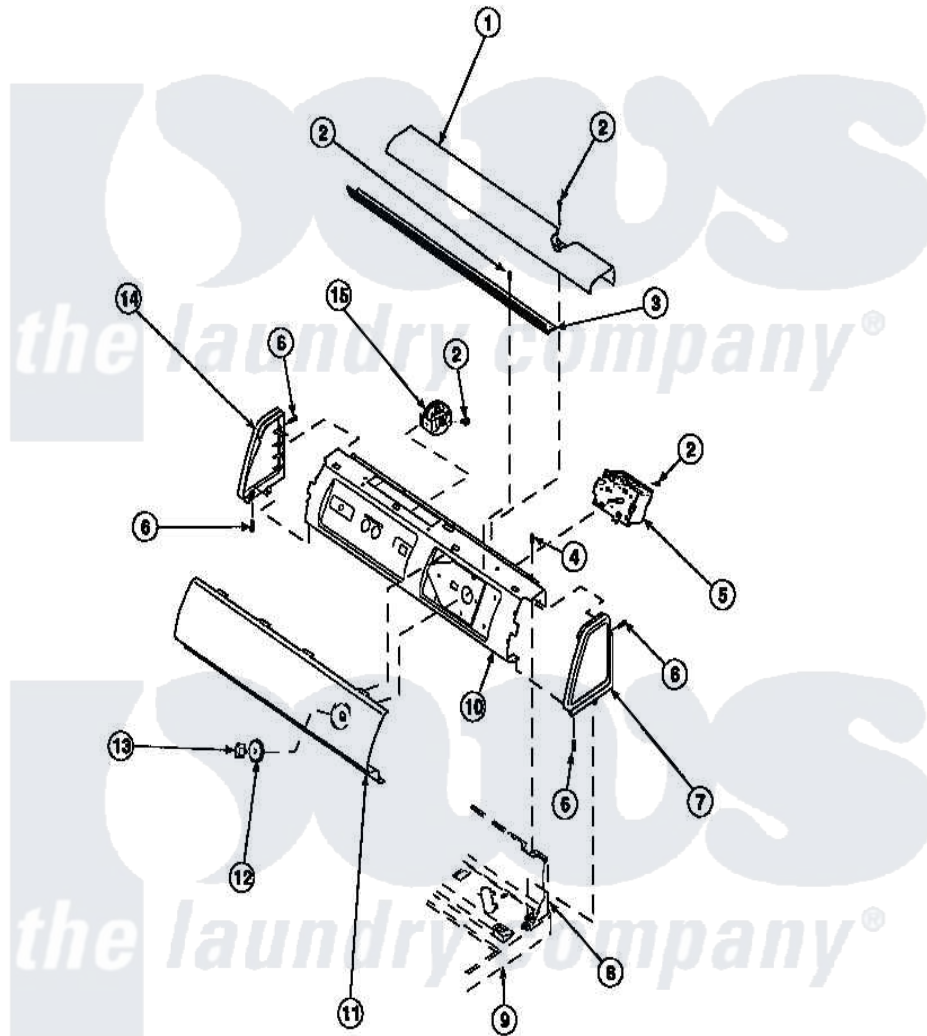

**Amana LW8312W2 (BOM: PLW8312W2 B) 13 - GRAPHIC PANEL, CTRL
MTG PLATE AND CTRLS**

Amana [Residential Amana LW8312W2 \(BOM: PLW8312W2 B\) Washer Parts](#) Parts Diagram 13 - GRAPHIC PANEL, CTRL MTG PLATE AND CTRLS
Click on the part number to view part

Item	Original Part Number	Replaced By	Status	Part Description
2	23962	W10116760		Screw
3	Y34826		Not Available	DIFFUSER,LAMP-CLEAR
4	34904	489355		Screw, 8 X 1/2
6	501086	90767		Screw, 8A X 3/8 HeX Washer Head Tapping
7	34817		Not Available	END CAP(RIGHT)
8	34903		Not Available	PANEL, BACK HOOD (USE 37782)
9	34902P		Not Available	TOP
10	34821		Not Available	CONTROL MOUNTING PLATE
12	33817		Not Available	ASSY,TIMER SKIRT-BLACK
13	33897			Knob, Timer-Washer-Blac
14	34818		Not Available	END CAP(LEFT)