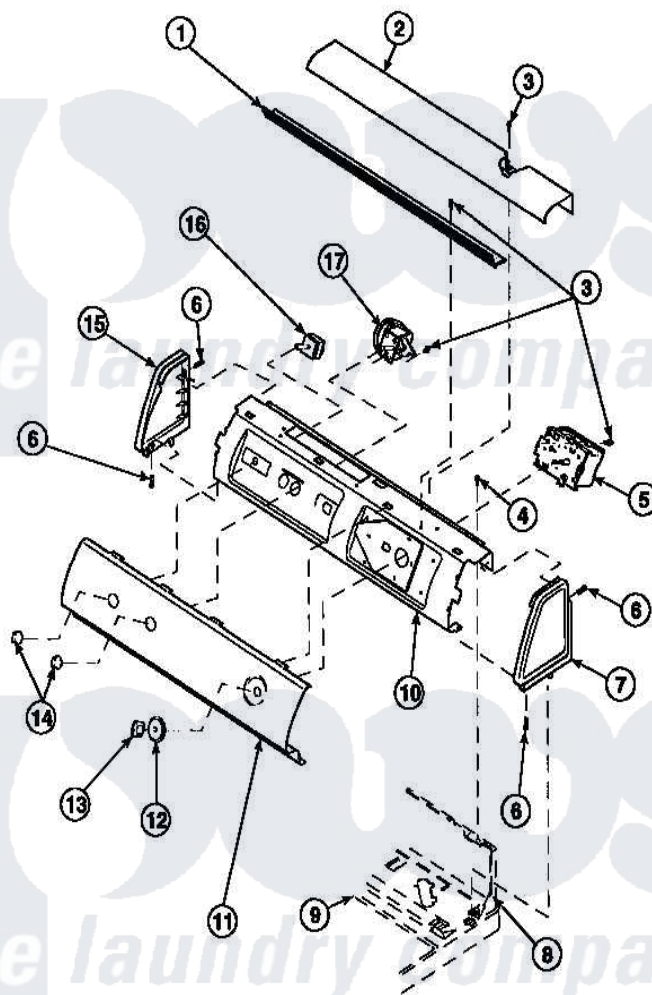

**Amana LW8312W2 (BOM: PLW8312W2 B) 14 - GRAPHIC PANEL, CTRL
MTG PLATE AND CTRLS**

Amana [Residential Amana LW8312W2 \(BOM: PLW8312W2 B\) Washer Parts](#) Parts Diagram 14 - GRAPHIC PANEL, CTRL MTG PLATE AND CTRLS
Click on the part number to view part

Item	Original Part Number	Replaced By	Status	Part Description
1	Y34826		Not Available	DIFFUSER,LAMP-CLEAR
2	34824		Not Available	TOP COVER
3	23962	W10116760		Screw
5	34904	489355		Screw, 8 X 1/2
6	501086	90767		Screw, 8A X 3/8 HeX Washer Head Tapping
7	34817		Not Available	END CAP(RIGHT)
8	34903		Not Available	PANEL, BACK HOOD (USE 37782)
9	34902P		Not Available	TOP
11	34821		Not Available	CONTROL MOUNTING PLATE
12	36700		Not Available	TIMER KNOB SKIRT
13	35333		Not Available	TIMER KNOB
14	36701		Not Available	KNOB, TEMP
15	34818		Not Available	END CAP(LEFT)