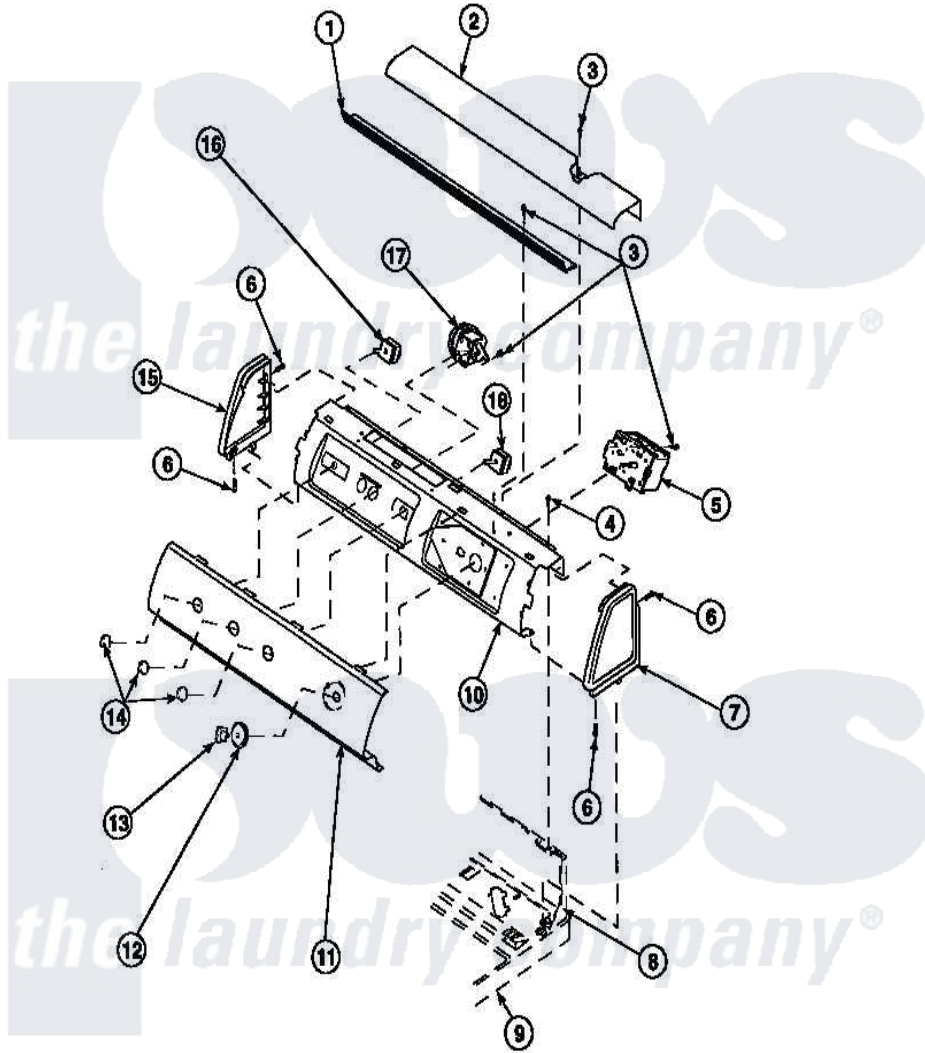

**Amana LW8312W2 (BOM: PLW8312W2 B) 15 - GRAPHIC PANEL, CTRL
MTG PLATE AND CTRLS**

Amana Residential Amana LW8312W2 (BOM: PLW8312W2 B) Washer Parts Parts Diagram 15 - GRAPHIC PANEL, CTRL MTG PLATE AND CTRLS
Click on the part number to view part

Item	Original Part Number	Replaced By	Status	Part Description
1	Y34826		Not Available	DIFFUSER,LAMP-CLEAR
3	23962	W10116760		Screw
4	34904	489355		Screw, 8 X 1/2
6	501086	90767		Screw, 8A X 3/8 HeX Washer Head Tapping
8	34903		Not Available	PANEL, BACK HOOD (USE 37782)
9	34902P		Not Available	TOP
10	34821		Not Available	CONTROL MOUNTING PLATE
16	36335	40046601		Switch, Temperature Select
17	36045	40055101		Switch, Pressure
18	35118	40039501		Switch, Speed