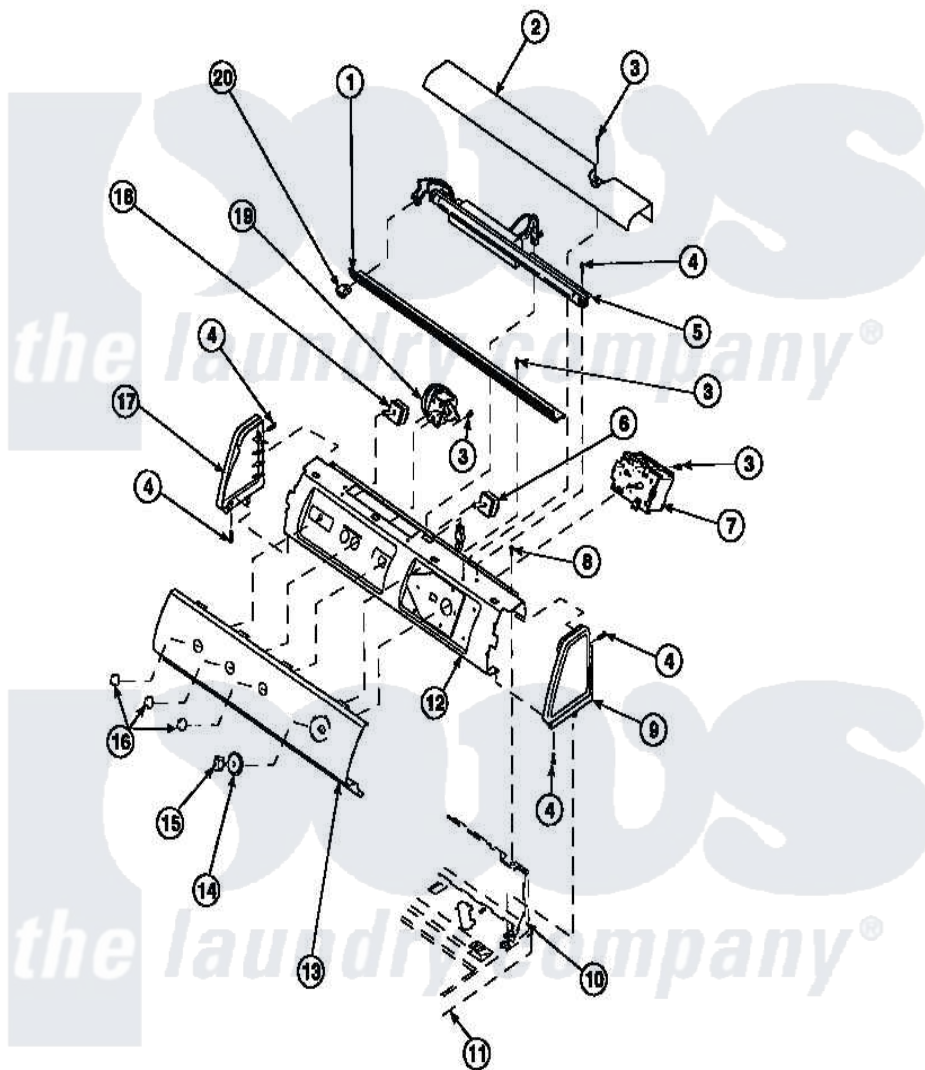

Amana LW8312W2 (BOM: PLW8312W2 B) 16 - GRAPHIC PANEL, CTRL MTG PLATE AND CTRLS

Amana [Residential Amana LW8312W2 \(BOM: PLW8312W2 B\) Washer Parts](#) Parts Diagram 16 - GRAPHIC PANEL, CTRL MTG PLATE AND CTRLS
 Click on the part number to view part

Item	Original Part Number	Replaced By	Status	Part Description
2	34824		Not Available	TOP COVER
3	23962	W10116760		Screw
4	501086	90767		Screw, 8A X 3/8 HeX Washer Head Tapping
6	35118	40039501		Switch, Speed
8	34904	489355		Screw, 8 X 1/2
9	34817		Not Available	END CAP(RIGHT)
10	34903		Not Available	PANEL, BACK HOOD (USE 37782)
11	34902P		Not Available	TOP
12	34821		Not Available	CONTROL MOUNTING PLATE
13	36611		Not Available	PANEL, GRAPHICS
14	36700		Not Available	TIMER KNOB SKIRT
15	35333		Not Available	TIMER KNOB
16	36701		Not Available	KNOB, TEMP

17	34818	Not Available	END CAP(LEFT)
18	36335	40046601	Switch, Temperature Select
19	36045	40055101	Switch, Pressure