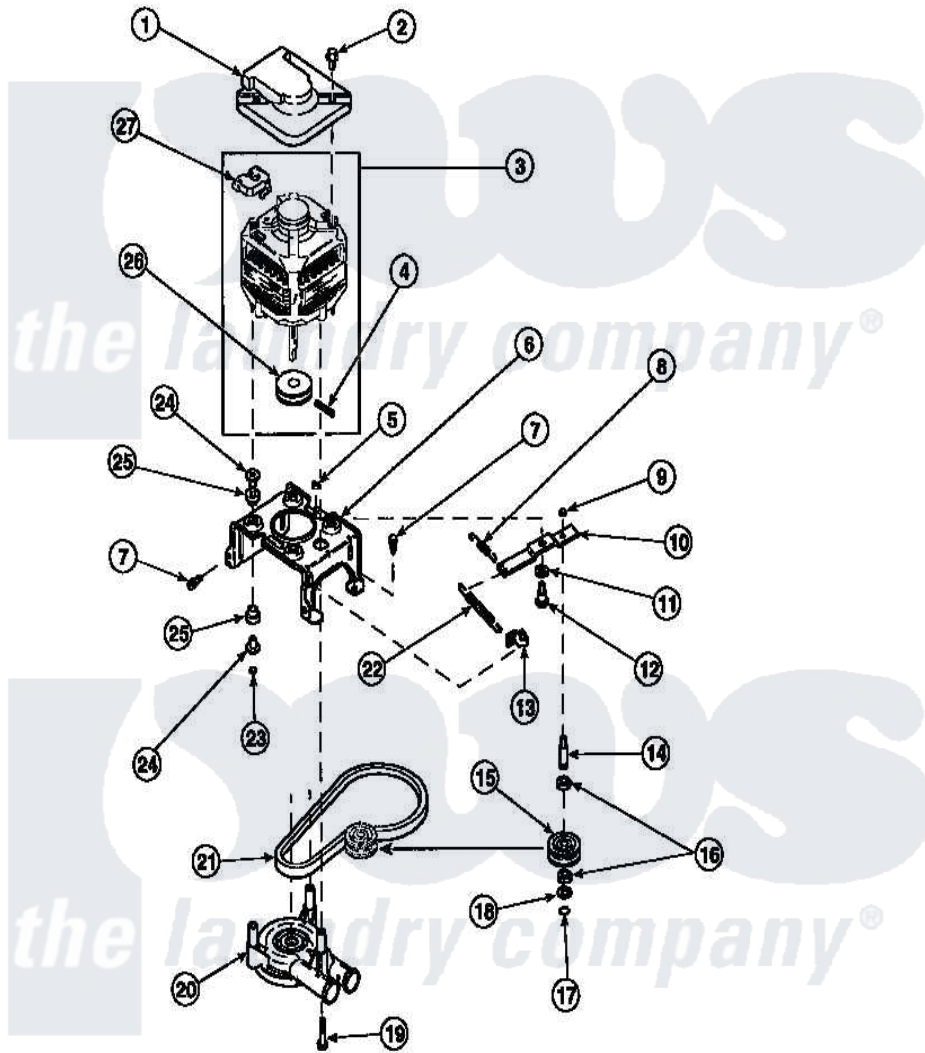

Amana LW8312W2 (BOM: PLW8312W2 B) 20 - MOTOR, MTG BRKT, BELT, PUMP & IDLER ASSY

Amana Residential Amana LW8312W2 (BOM: PLW8312W2 B) Washer Parts Parts Diagram 20 - MOTOR, MTG BRKT, BELT, PUMP & IDLER ASSY
 Click on the part number to view part

Item	Original Part Number	Replaced By	Status	Part Description
1	34754	40112301		Shield, Motor
2	36639	4312464		Screw
3	34571P	27001215		Motor W/Pulley
"	37543	37543P		Kit-Motor
4	23750			Pin, Roll
5	52566	27001225		Nut, Jam Mid Lock 1/4-20
6	34890		Not Available	BRACKET, MOTOR MOUNT
"	37415	37415P		Kit, Motor Brkt
"	37415P			Kit, Motor Brkt
7	Y31645	27001200		Screw
8	30620		Not Available	SPRING, IDLER LEVER HEL
9	28803	2221070		Clamp, Nylon
10	37443	40041002		Lever, Idler
"	31054	40041002		Lever, Idler
11	81392	40054701		Washer

12	27229	40038901	Screw, 1/4-20
13	28849		Clip, Spring
14	28802		Shaft, Idler
15	28800	Not Available	WHEEL, IDLER
16	Y29443		Washer, Felt
17	23748		Ring, Retaining
18	52549		Washer, 501 ID X3/4 Odx
19	Y34565	40063701	Screw, 10-16 x 1.75
20	36863P	27001233	Pump
21	35517		Belt, Agit/Spin
22	37366		Spring, Idler
"	37606		Spring, Idler Lever
23	35423	3400029	Nut, Adapter Plate
24	34791		Post, Mount-Motor
25	34788		Mount, Motor
26	27171	Not Available	PULLEY, MOTOR
27	35632	Not Available	SWITCH, MOTOR