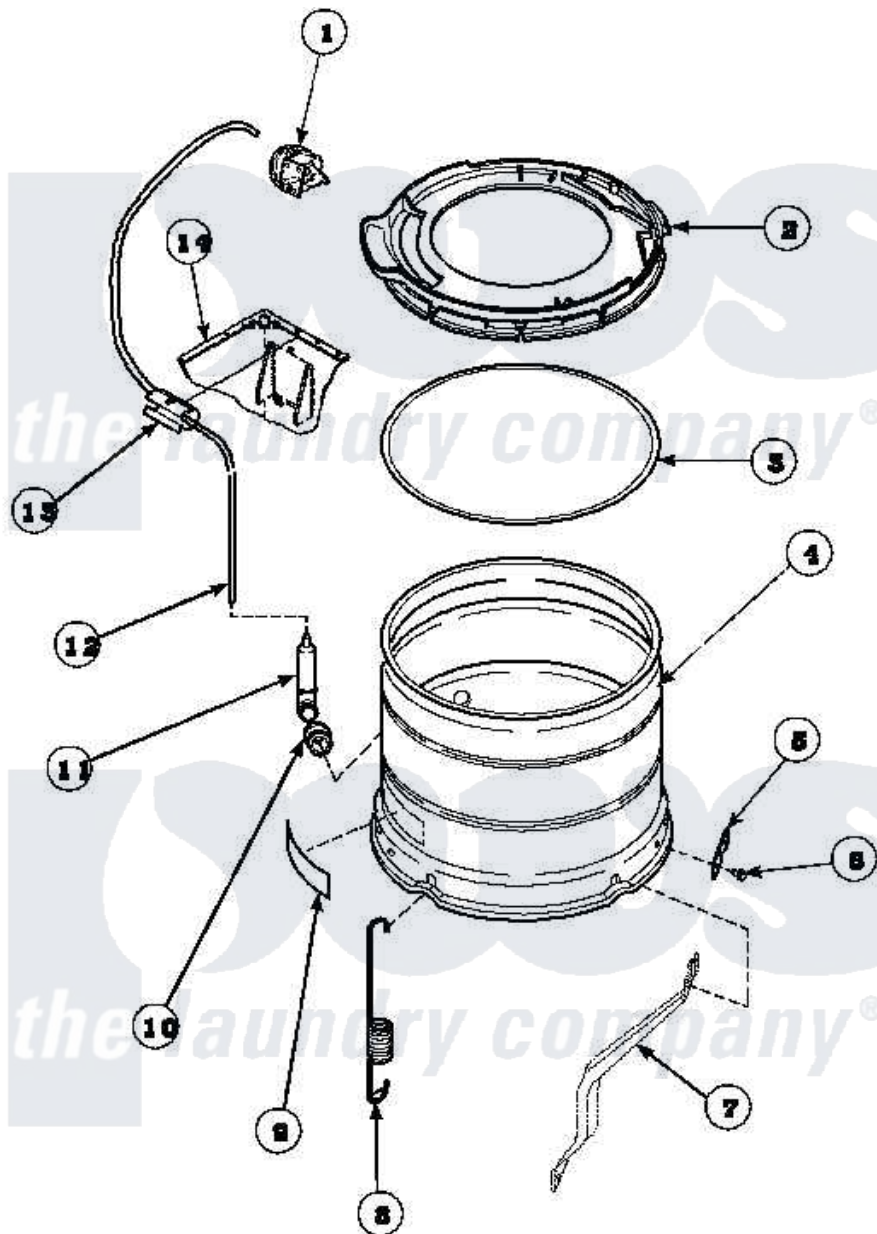

# Amana LW8312W2 (BOM: PLW8312W2 B) 21 - OUTER TUB, COVER AND PRESSURE HOSE

Amana Residential Amana LW8312W2 (BOM: PLW8312W2 B) Washer Parts Parts Diagram 21 - OUTER TUB, COVER AND PRESSURE HOSE

Click on the part number to view part

Item	Original Part Number	Replaced By	Status	Part Description
1	36045	<a href="#">40055101</a>		Switch, Pressure
2	<a href="#">36025P</a>			Assembly, Tub Cover and Gasket
3	<a href="#">32857</a>			Gasket, Tub Cover Small
4	<a href="#">34438P</a>			Assembly, Outer Tub
5	<a href="#">27926</a>			Plate, Leg .063
6	35369	<a href="#">40128701</a>		Screw, 5/16-18 X .50
7	34471		Not Available	LEG,SUPPORT
8	<a href="#">35948</a>			Spring, Leg-Large Tub
9	500049		Not Available	STICKER
10	29175	<a href="#">40037801</a>		Grommet
11	30907	<a href="#">40008501</a>		Assembly, Pressure Bulb
12	29213	<a href="#">39125</a>		Tubing 31
13	36985		Not Available	CLIP, HOSE
14	34475P		Not Available	CABINET