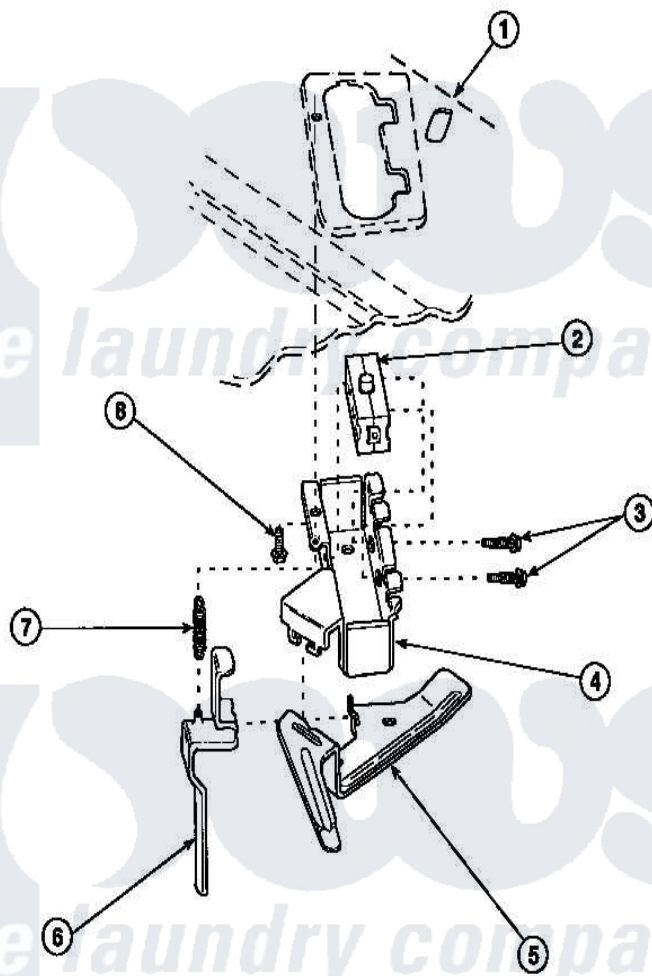

Amana LW8312W2 (BOM: PLW8312W2 B) 22 - OUT-OF-BALANCE SWITCH

Amana Residential Amana LW8312W2 (BOM: PLW8312W2 B) Washer Parts Parts Diagram 22 - OUT-OF-BALANCE SWITCH

[Click on the part number to view part](#)

Item	Original Part Number	Replaced By	Status	Part Description
1	34902P		Not Available	TOP
2	33445	27001095		Switch, Lid
3	36510			Screw
4	36497P			Kit, Switch Holder
5	33441			Arm, Actuator
6	33442			Lever, Unbalanced Load
7	33443			Spring
8	23962	W10116760		Screw