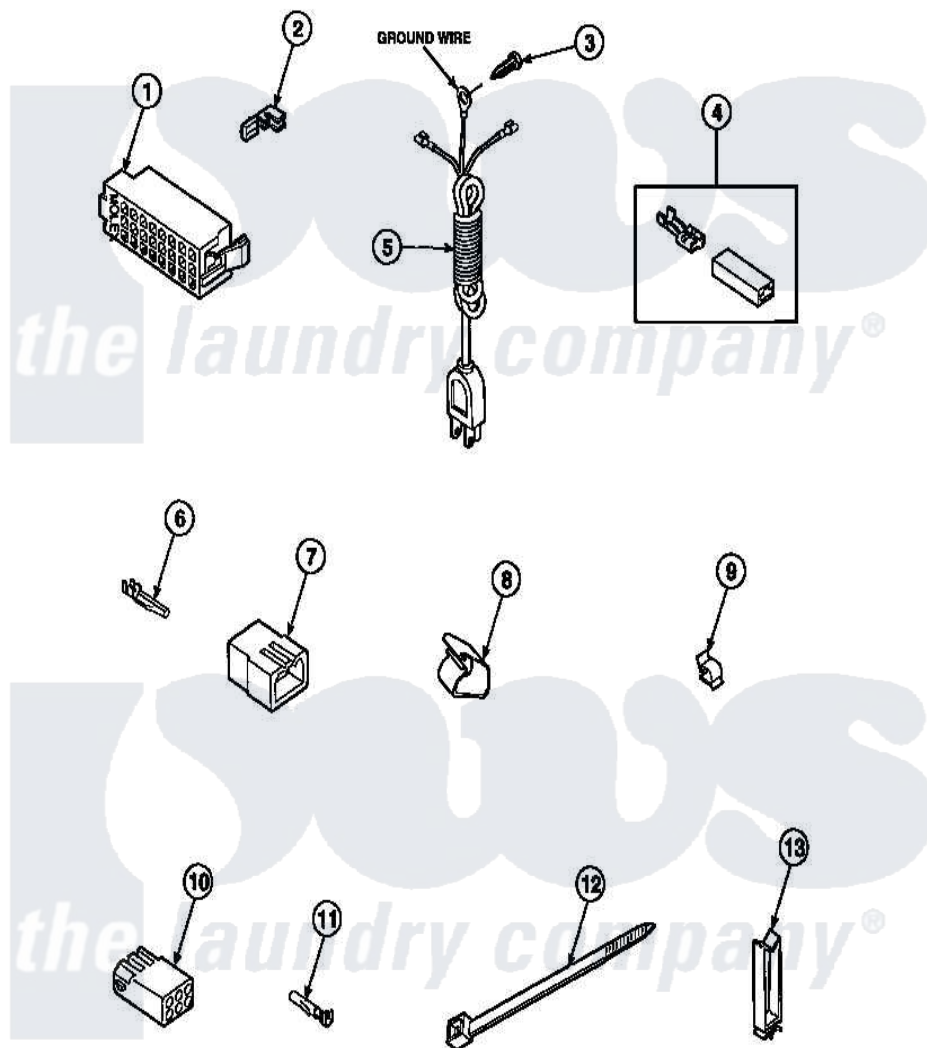

Amana LW8312W2 (BOM: PLW8312W2 B) 23 - POWER CORD AND TERMINALS

Amana Residential Amana LW8312W2 (BOM: PLW8312W2 B) Washer Parts Parts Diagram 23 - POWER CORD AND TERMINALS

Click on the part number to view part

Item	Original Part Number	Replaced By	Status	Part Description
1	34123			Housing, LH -24 Position
"	32746			Housing, RH-24 Positi
2	Y00188			Molex Terminal
3	52909			Screw, 10B-16 X 1/2 HeX
4	00234	00359		Terminal Ultra Pod 250 X032F
5	34747		Not Available	CORD, LEAD-IN
6	Y00116			Terminal, Pin-Male
7	26302		Not Available	PLUG, 1 CIRCUIT
"	23041			Plug, 6 Circuit
"	23033			Plug, 9 Circuit
8	35521		Not Available	CLIP, HARNESS HOLDER
9	21036			Clip, Cable
10	26708			Receptacle, 6 Circuit
"	26301			Receptacle, Molex
"	26163			Receptacle, 9 Circuit

11	Y00117	5011-XX	093 Female Socket
12	36466	M0321209	Tie-Electrical
13	36274	Not Available	CLIP, HARNESS