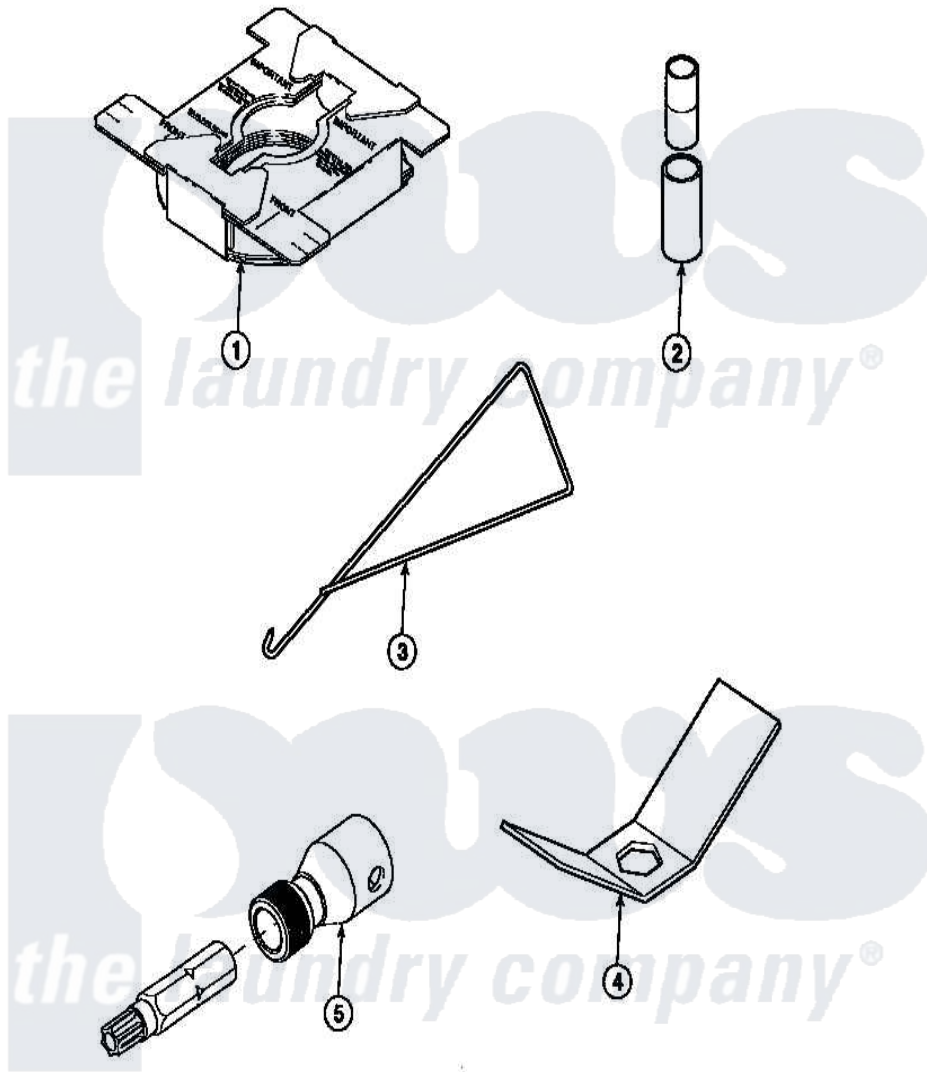

Amana LW8312W2 (BOM: PLW8312W2 B) 24 - SPECIAL TOOLS

Amana Residential Amana LW8312W2 (BOM: PLW8312W2 B) Washer Parts Parts Diagram 24 - SPECIAL TOOLS
 Click on the part number to view part

Item	Original Part Number	Replaced By	Status	Part Description
1	36926		Not Available	BRACE, SHIPPING
2	242P4			Installer, Spring
3	289P4	321P4		Hook, Spring
4	237P4	306P4		Hex Wrench
5	282P4			T25 Tamper Resistant Bit
"	24161			Torx Bit Holder
NI	555P3	725P3		Kit