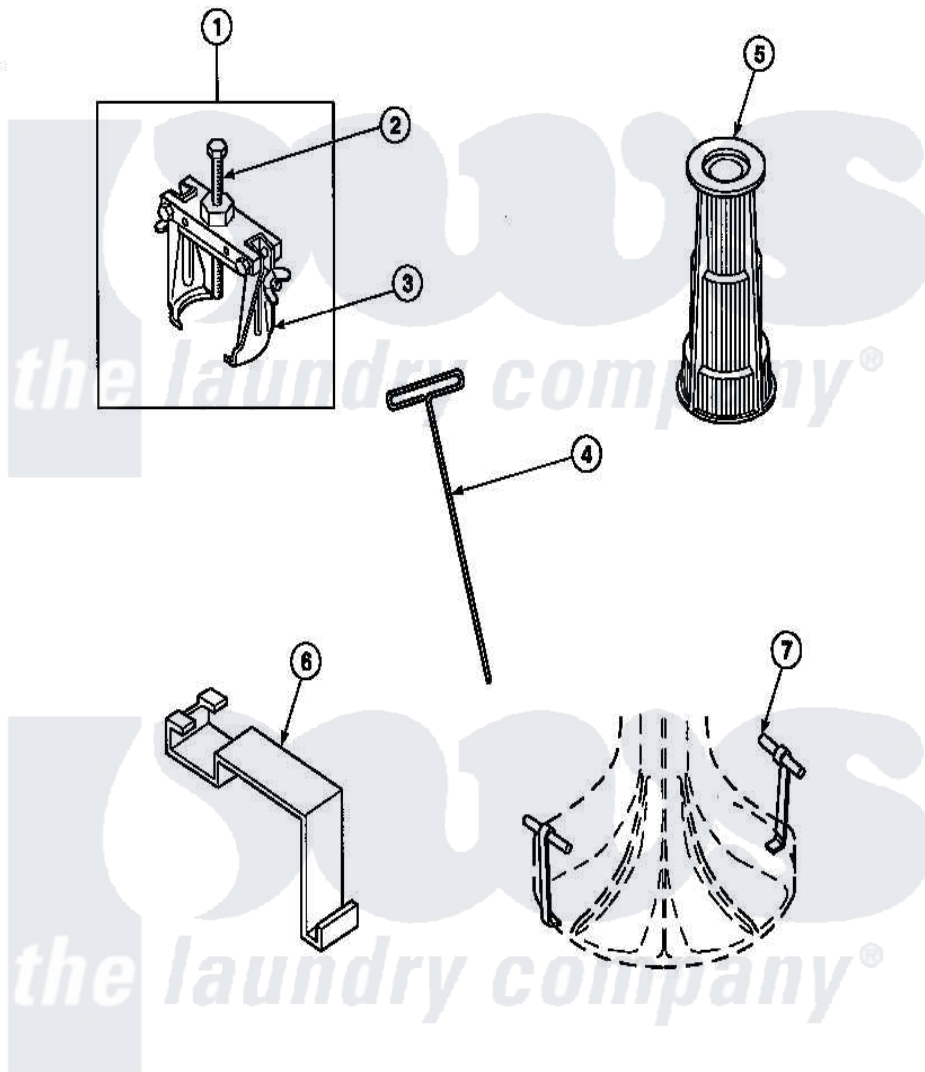

Amana LW8312W2 (BOM: PLW8312W2 B) 25 - SPECIAL TOOLS

Amana Residential Amana LW8312W2 (BOM: PLW8312W2 B) Washer Parts Parts Diagram 25 - SPECIAL TOOLS

[Click on the part number to view part](#)

| Item | Original Part Number | Replaced By | Status | Part Description |
|------|------------------------|-----------------------|---------------|-----------------------|
| 1 | 294P4 | | | Bell Tool |
| 2 | 294P4B | | | Drive Bell Bolt |
| 3 | 294P4A | | | Jaw, Drive Bell Tool |
| 4 | 291P4 | | Not Available | WRENCH, T - ALLEN |
| 5 | 293P4 | | | Seal Tool |
| 6 | 273P4 | | | Tub Cover Gasket Tool |
| 7 | 254P4P | | | Agitator Hooks |
| NI | 555P3 | 725P3 | | Kit |