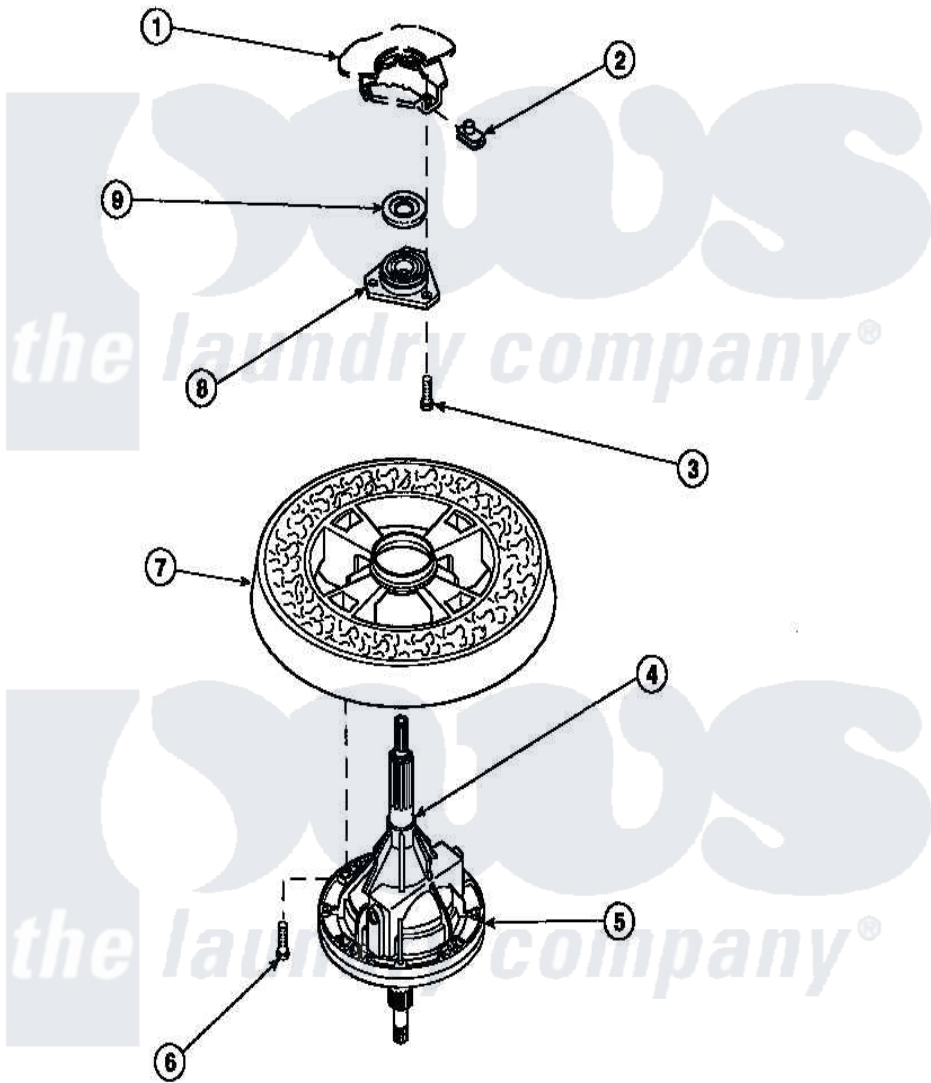

# Amana LW8312W2 (BOM: PLW8312W2 B) 27 - TRANSMISSION ASSY AND BALANCE RING

Amana Residential Amana LW8312W2 (BOM: PLW8312W2 B) Washer Parts Parts Diagram 27 - TRANSMISSION ASSY AND BALANCE RING  
 Click on the part number to view part

Item	Original Part Number	Replaced By	Status	Part Description
1	<a href="#">34438P</a>			Assembly, Outer Tub
2	<a href="#">27222</a>			Nut, Retainer 5/16-18
3	36991	<a href="#">3400500</a>		Bolt, 3405245 5/16-18 X 3/4
4	<a href="#">27604P</a>			Never-Seeze 1 Oz Tube
5	<a href="#">34526P</a>			Assembly, Transmission
6	37047		Not Available	SCREW, CAP
7	34731		Not Available	ASSY,BALANCE RING-COMPL
8	27182	<a href="#">40004201P</a>		Main Bearing Assembly
9	<a href="#">27187</a>			Flinger