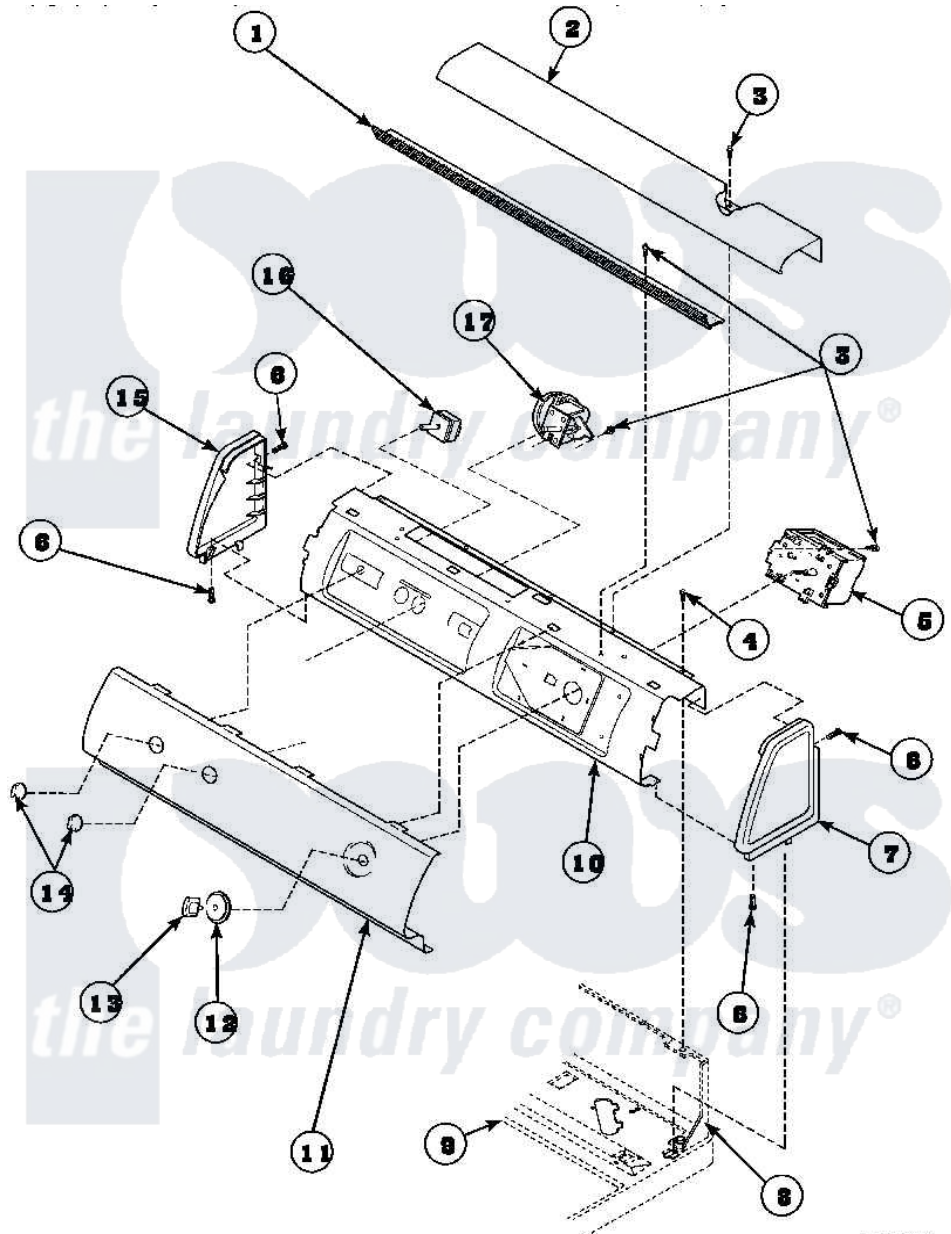

Amana LW8312W2 (BOM: PLW8312W2A) 09 - GRAPHIC PANEL, CTRL
 MTG PLATE AND CTRLS

W8312W2A

Amana Residential Amana LW8312W2 (BOM: PLW8312W2A) Washer Parts Parts Diagram 09 - GRAPHIC
 PANEL, CTRL MTG PLATE AND CTRLS
 Click on the part number to view part

Item	Original Part Number	Replaced By	Status	Part Description
11	36630		Not Available	GRAPHIC PANEL