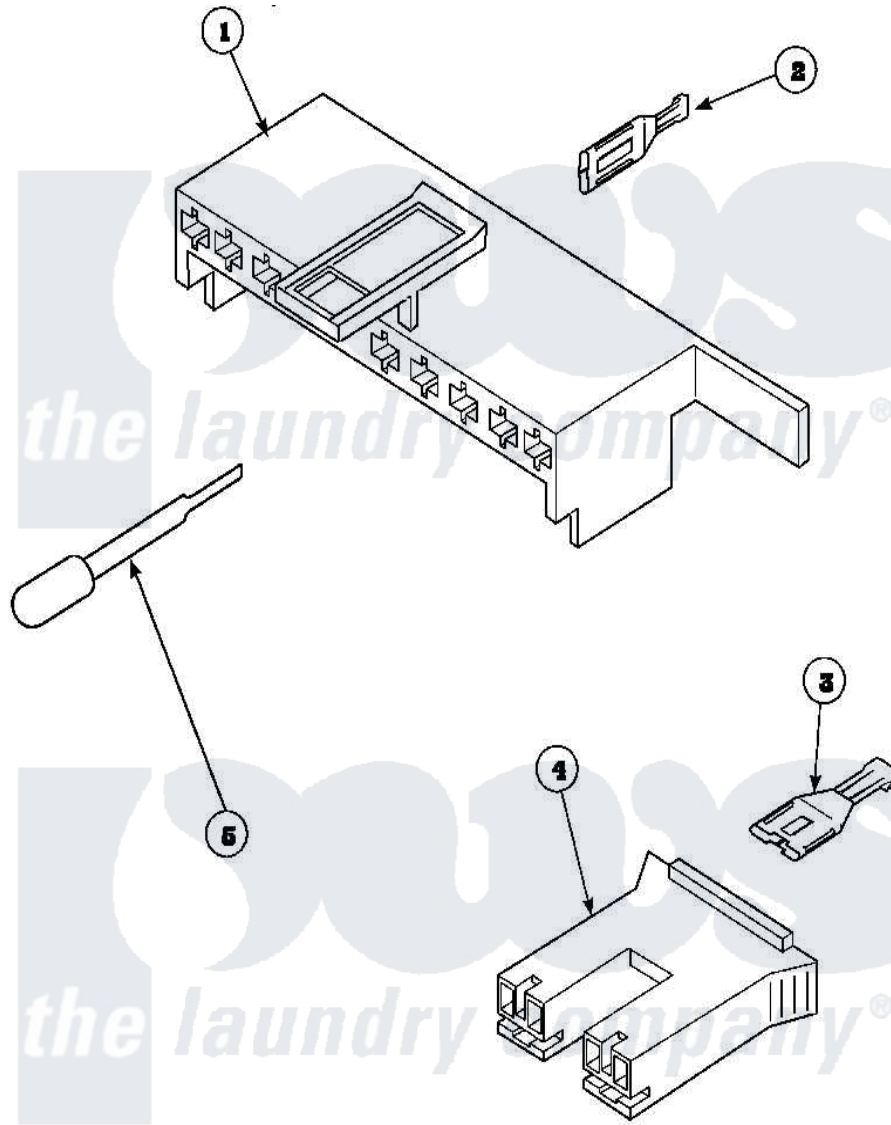

**Amana LW8312W2 (BOM: PLW8312W2A) 11 - MIXING VLV, CONN
BLOCKS, TERM, EXTRACTOR**

Amana Residential Amana LW8312W2 (BOM: PLW8312W2A) Washer Parts Parts Diagram 11 - MIXING VLV, CONN
BLOCKS, TERM, EXTRACTOR
Click on the part number to view part

Item	Original Part Number	Replaced By	Status	Part Description
1	34677			10 Circuit Plug
2	Y00188			Molex Terminal
3	Y00121		Not Available	SPADE TERMINAL(12 GAUGE) (1/4 INCH-(2) 18 GAUGE WIRES O
4	34676			Plug
"	34675		Not Available	PLUG
5	283P4			Terminal Extractor Tool
NI	36755		Not Available	HARNESS, WIRING
"	36278			Harness, Wire