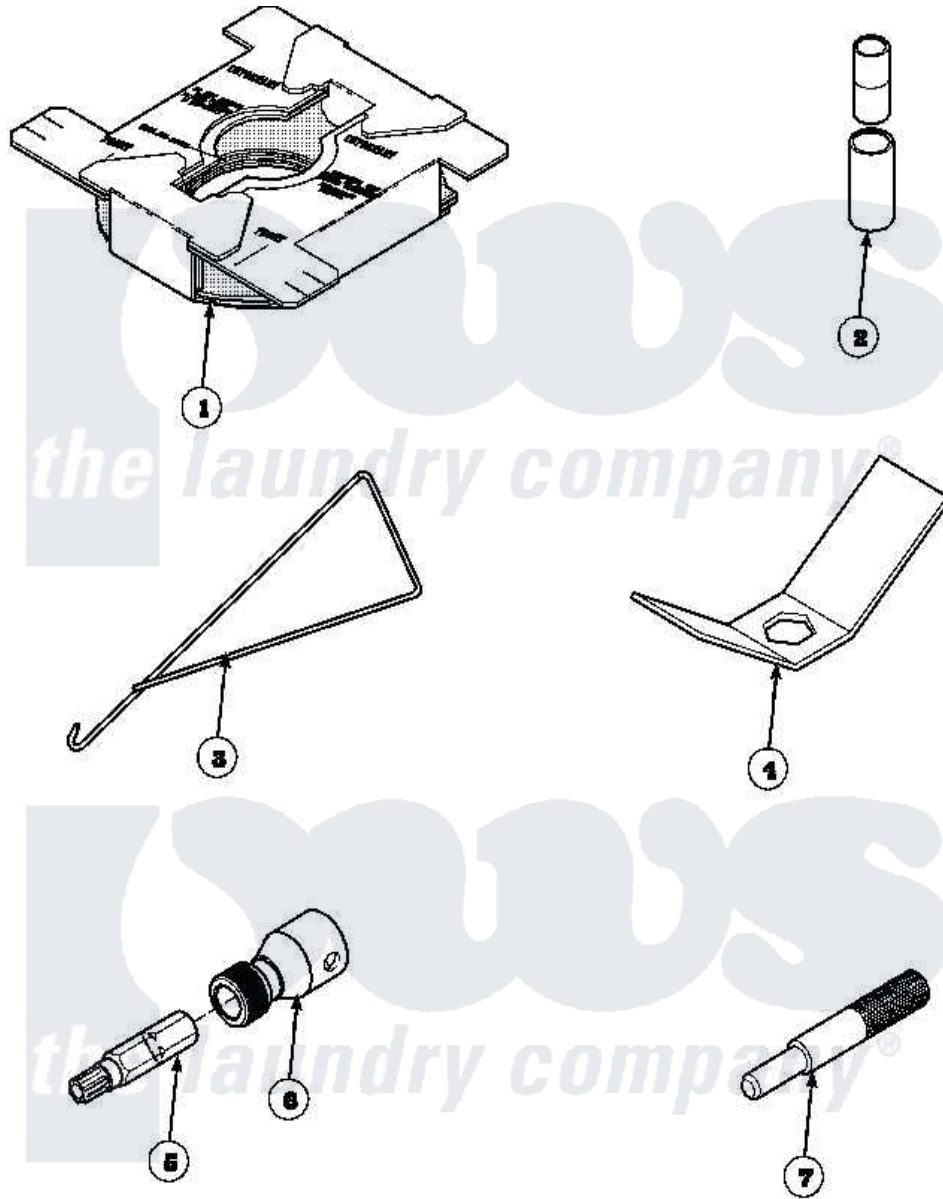

Amana LW8312W2 (BOM: PLW8312W2A) 16 - SPECIAL TOOLS

Amana Residential Amana LW8312W2 (BOM: PLW8312W2A) Washer Parts Parts Diagram 16 - SPECIAL TOOLS
 Click on the part number to view part

W1030588

Item	Original Part Number	Replaced By	Status	Part Description
1	36926		Not Available	BRACE, SHIPPING
2	242P4			Installer, Spring
3	289P4	321P4		Hook, Spring
4	237P4	306P4		Hex Wrench
5	282P4			T25 Tamper Resistant Bit
6	24161			Torx Bit Holder
7	305P4		Not Available	TOOL, TRANSMISSION PI
NI	555P3	725P3		Kit