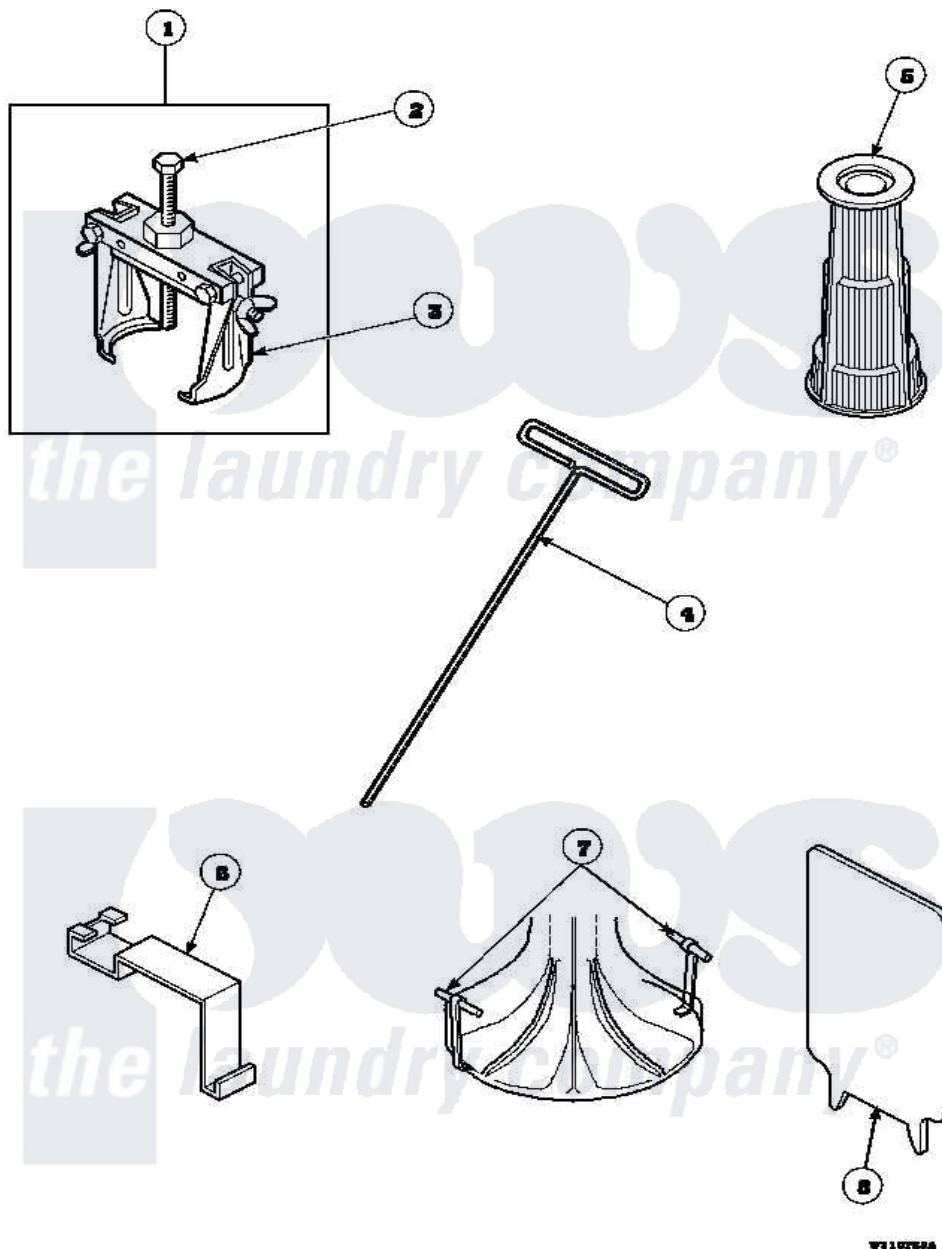

Amana LW8312W2 (BOM: PLW8312W2A) 17 - SPECIAL TOOLS

Amana Residential Amana LW8312W2 (BOM: PLW8312W2A) Washer Parts Parts Diagram 17 - SPECIAL TOOLS

Click on the part number to view part

Item	Original Part Number	Replaced By	Status	Part Description
1	294P4			Bell Tool
2	294P4B			Drive Bell Bolt
3	294P4A			Jaw, Drive Bell Tool
4	291P4		Not Available	WRENCH, T - ALLEN
5	293P4			Seal Tool
6	273P4			Tub Cover Gasket Tool
7	254P4P			Agitator Hooks
8	272P4			Tool, Lid Switch Instal
NI	555P3	725P3		Kit